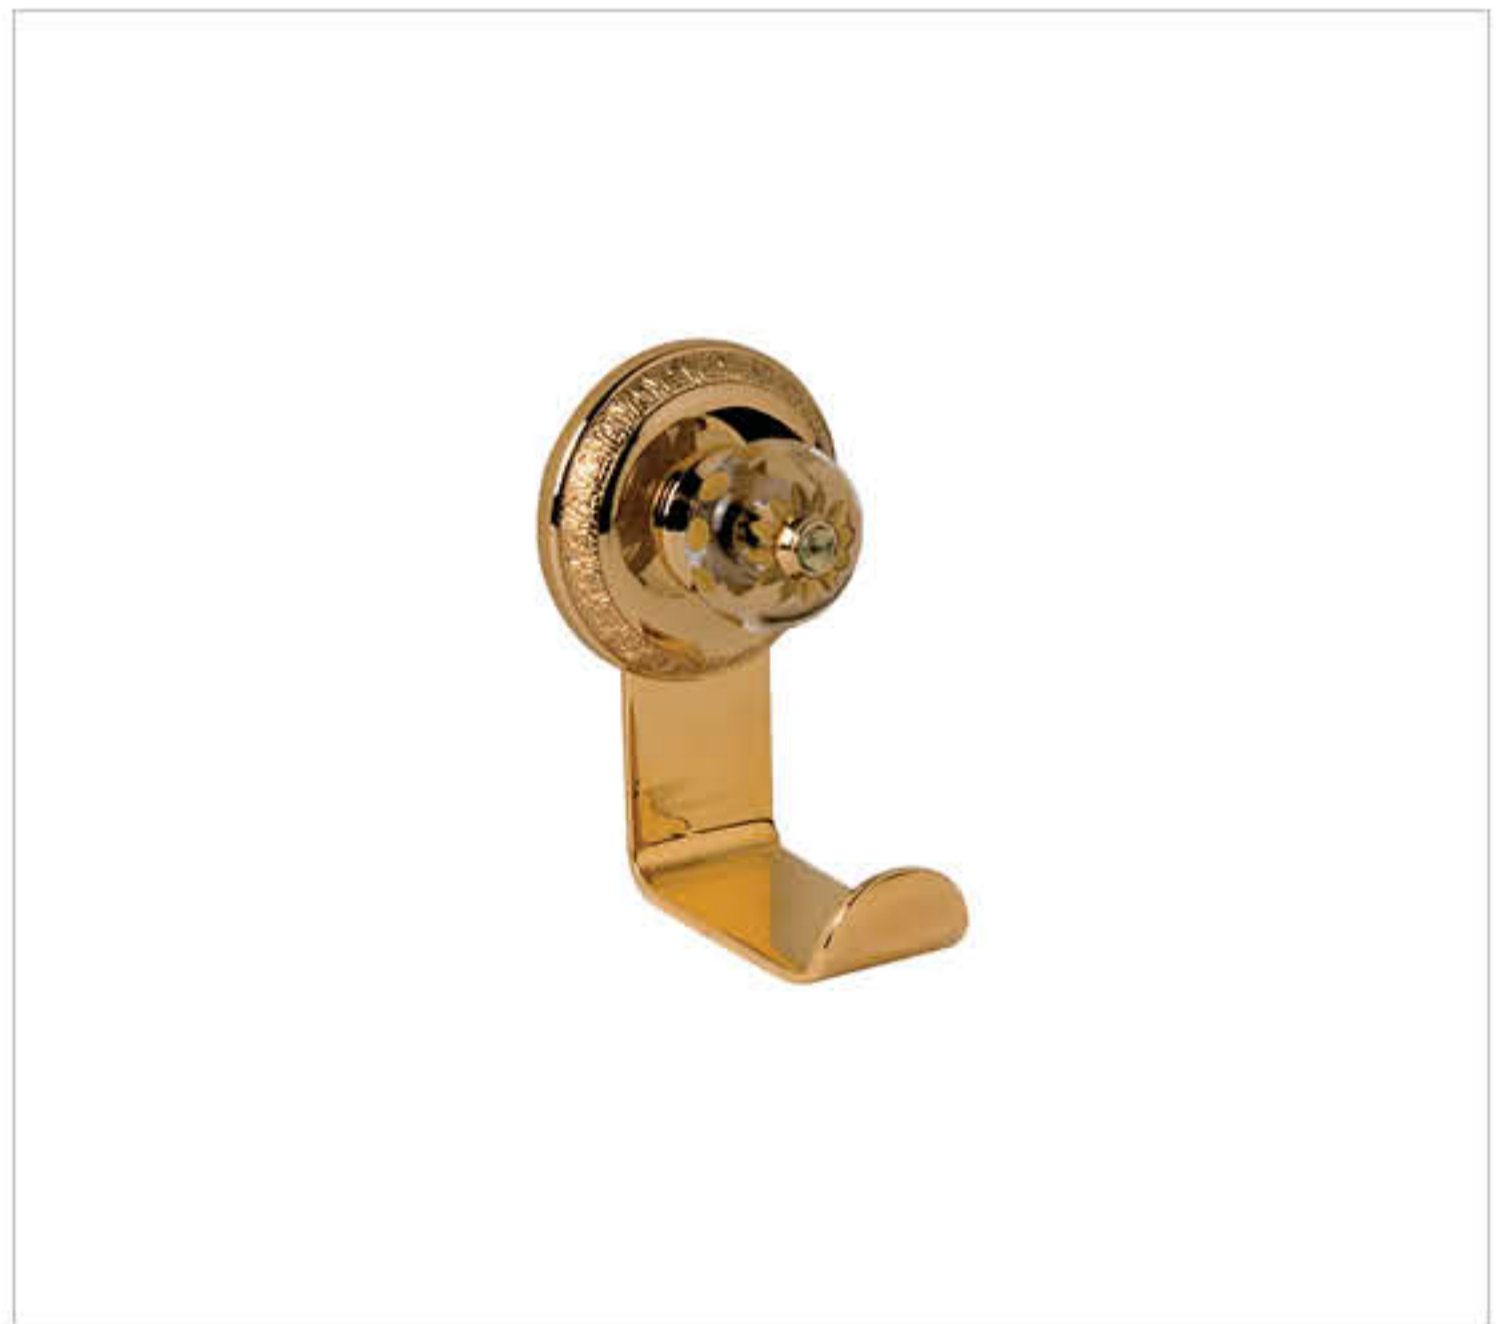

S180-D1-510 Porte-serviette anneau, mural. *Wall mounted towel ring.*
S180-D1-514 Porte-savon métal ovale, mural. *Wall mounted oval brass soap dish.*
S180-D1-502 Porte-peignoir, mural. *Wall mounted robe hook.*