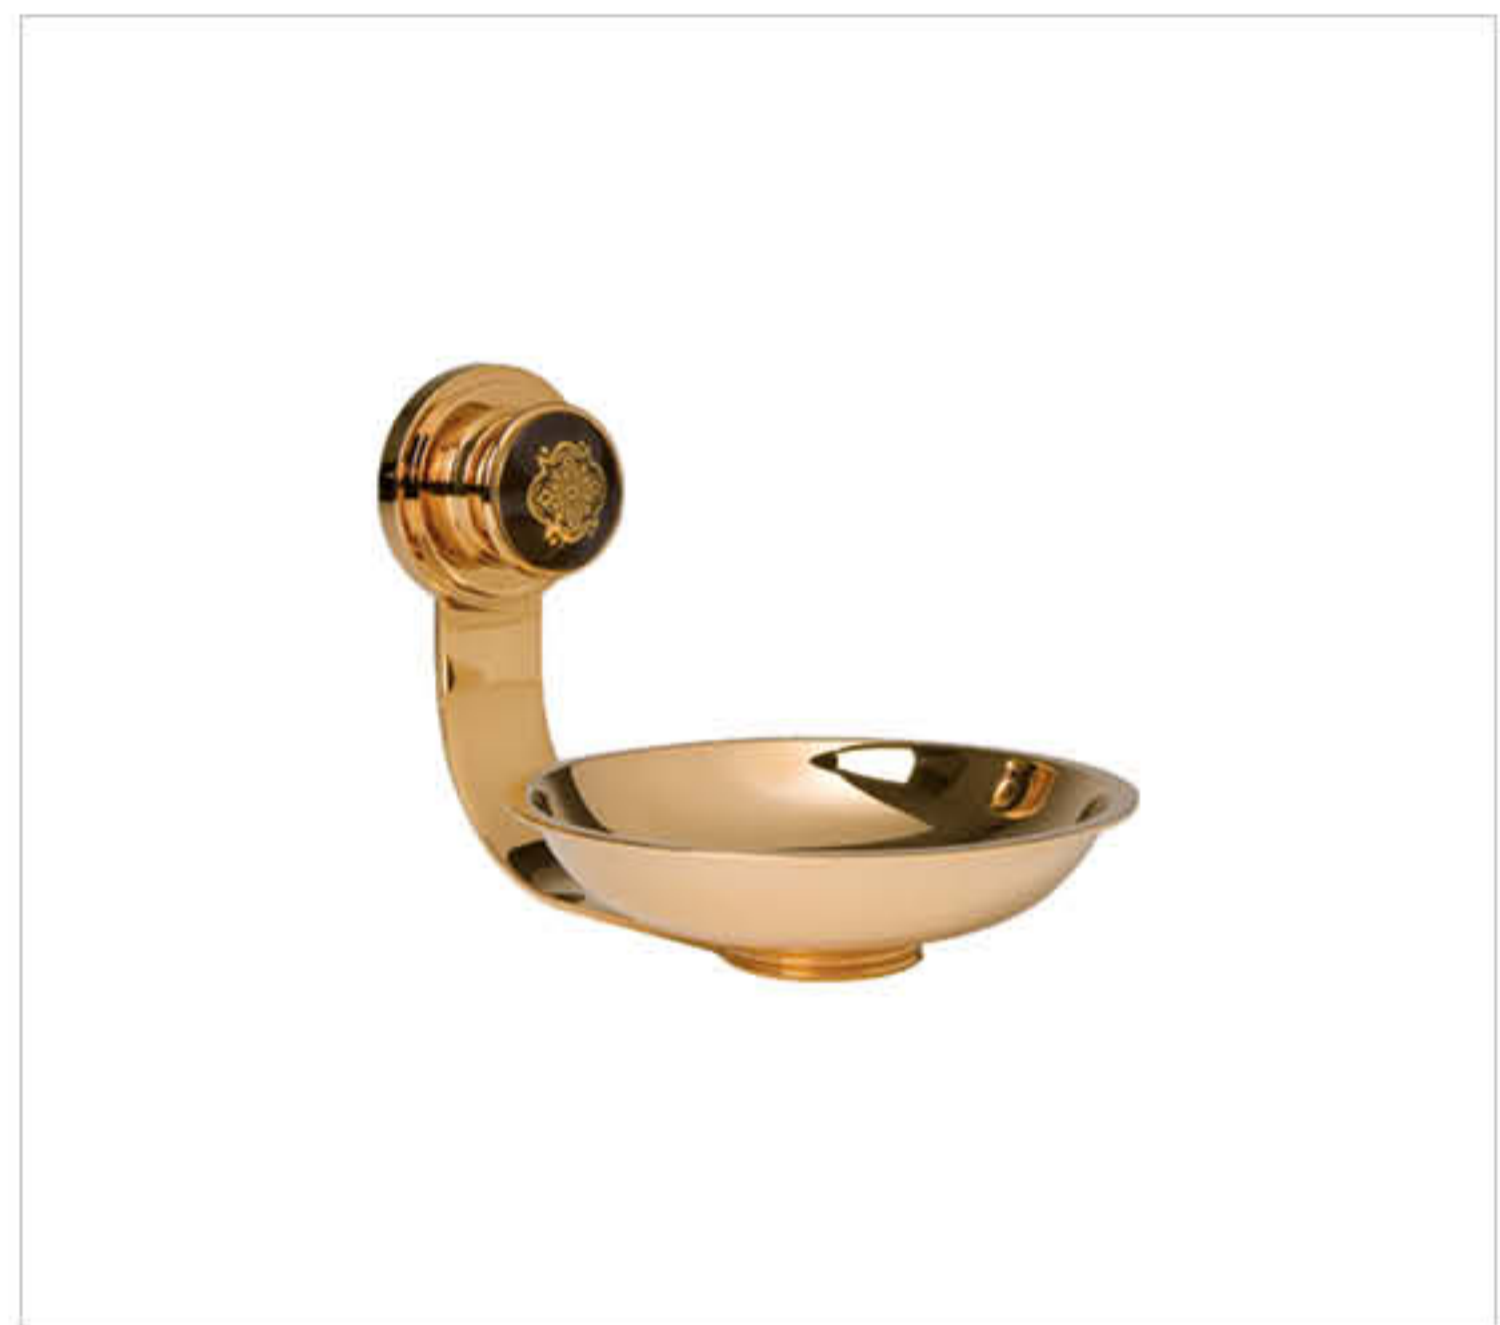

S163 JARDINS DE FONTAINEBLEAU Porcelaine blanche. *White porcelain.*
S164-D1-502 Porte-peignoir, mural. *Wall mounted robe hook.*

S164 JARDINS DE FONTAINEBLEAU Porcelaine marron. *Brown porcelain.*
S164-D1-514 Porte-savon métal ovale, mural. *Wall mounted oval brass soap dish.*
S164-D1-510 Porte-serviette anneau, mural. *Wall mounted towel ring.*