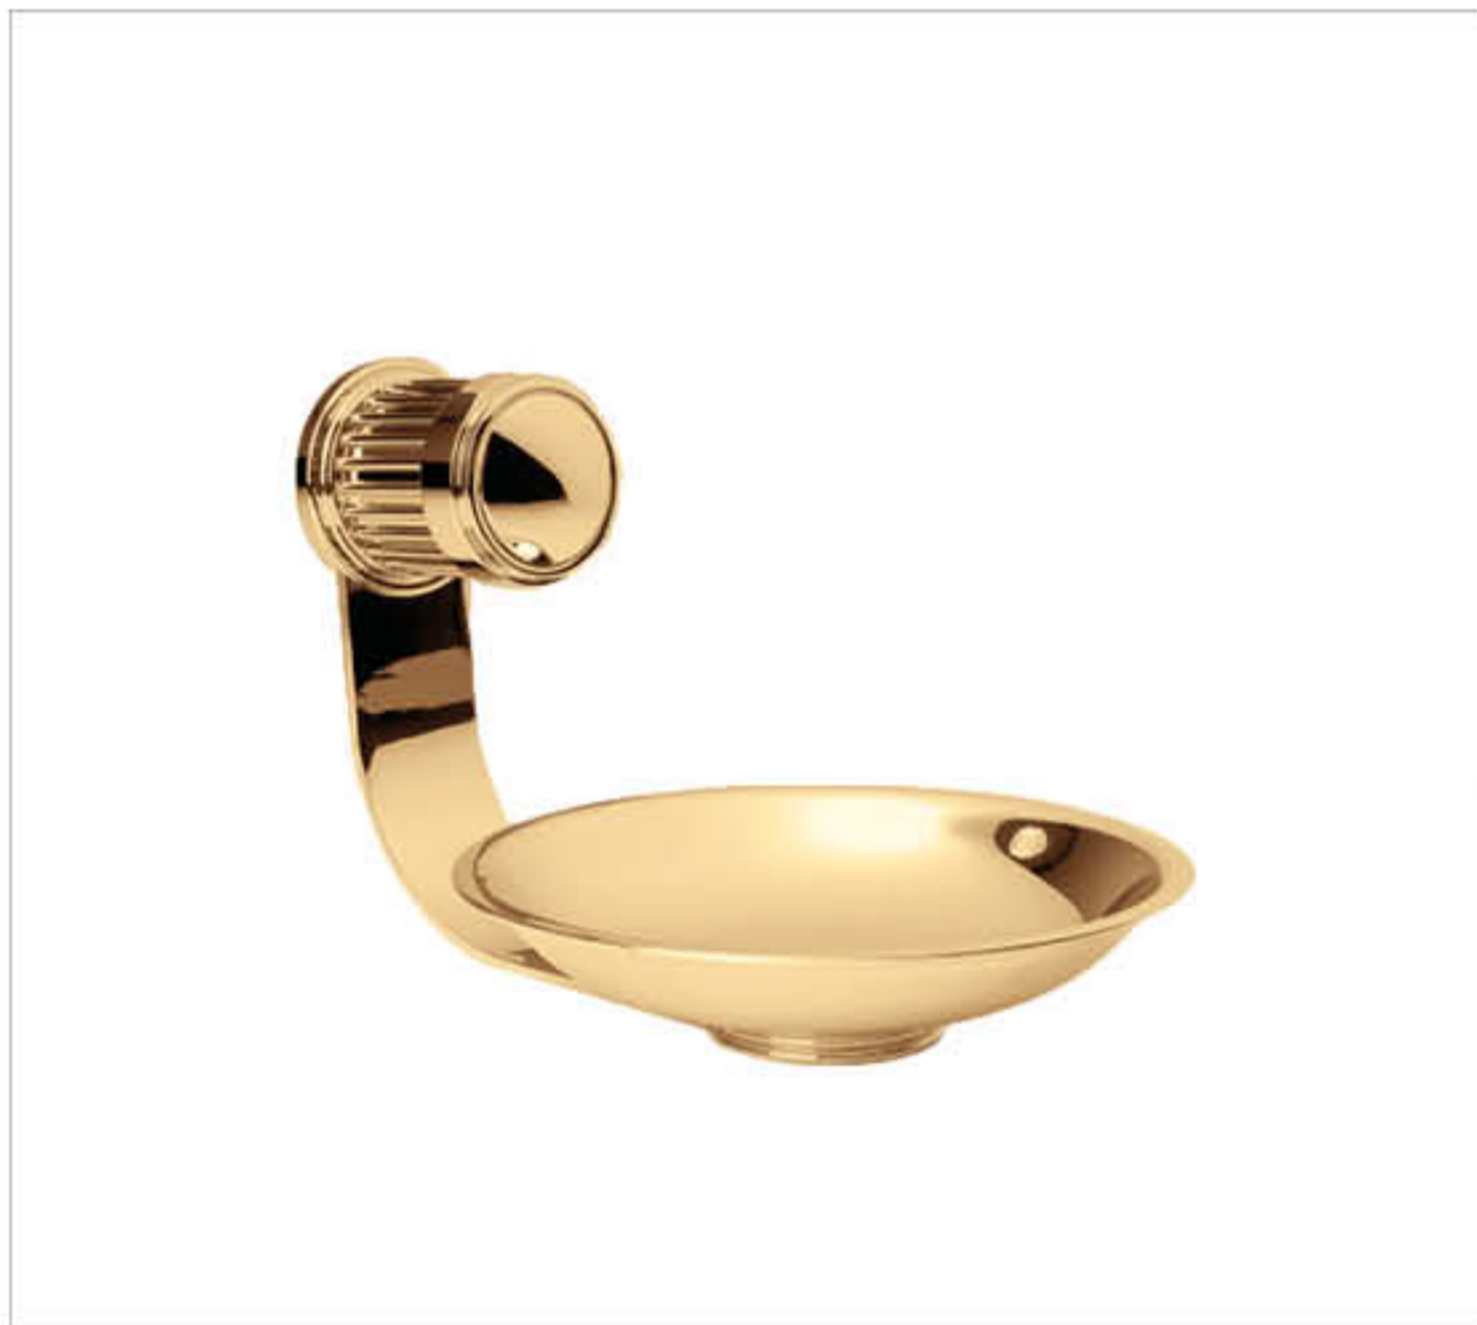

S108-D1-514 Porte-savon métal ovale, mural. *Wall mounted oval brass soap dish.*  
S108-D1-518 Porte-savon rond métal, à poser. *Free-standing round brass soap holder.*

S108-D1-508 Porte-serviette une barre fixe. *Wall mounted single towel bar.*  
S108-D1-502 Porte-peignoir, mural. *Wall mounted robe hook.*  
S108-D1-510 Porte-serviette anneau, mural. *Wall mounted towel ring.*