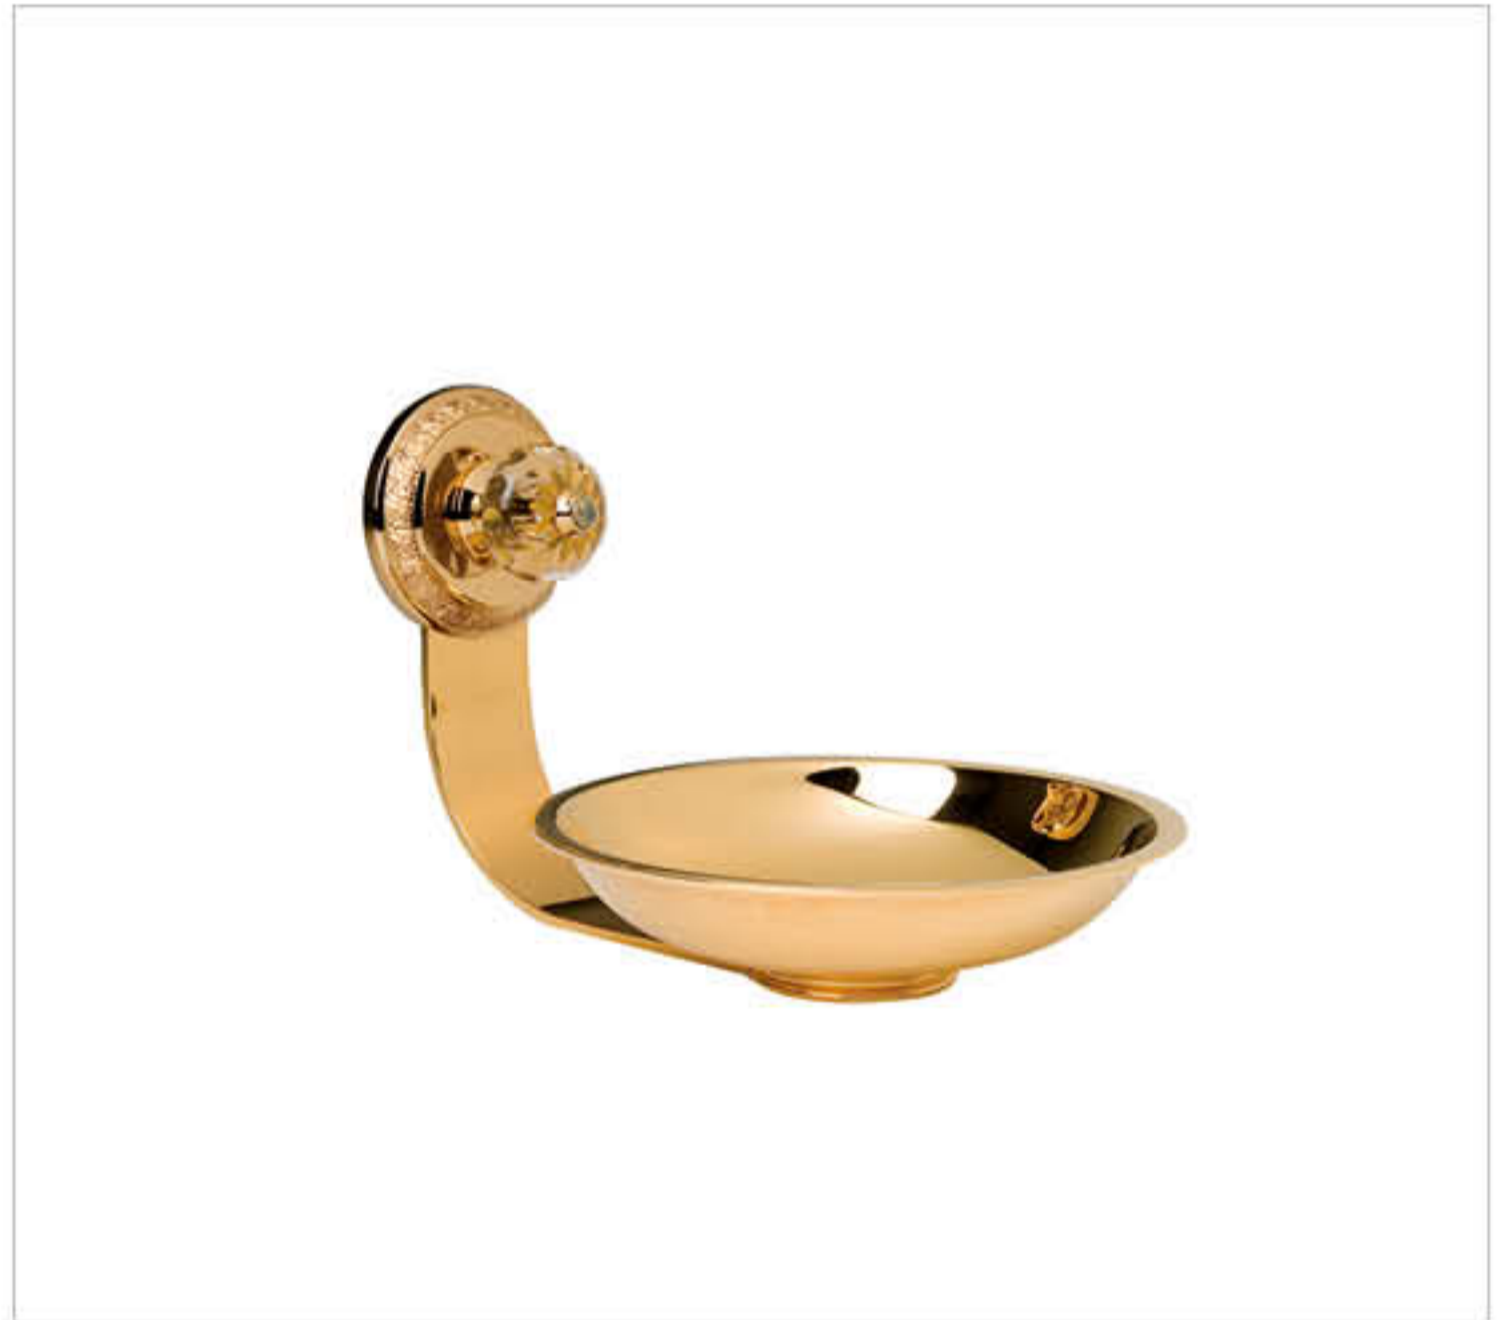

S180-D1-508 Porte-serviette une barre fixe. *Wall mounted single towel bar.*
S180-D1-503 Porte-rouleau avec couvercle. *Toilet roll holder with cover.*

S180-D1-510 Porte-serviette anneau, mural. *Wall mounted towel ring.*
S180-D1-514 Porte-savon métal ovale, mural. *Wall mounted oval brass soap dish.*
S180-D1-502 Porte-peignoir, mural. *Wall mounted robe hook.*