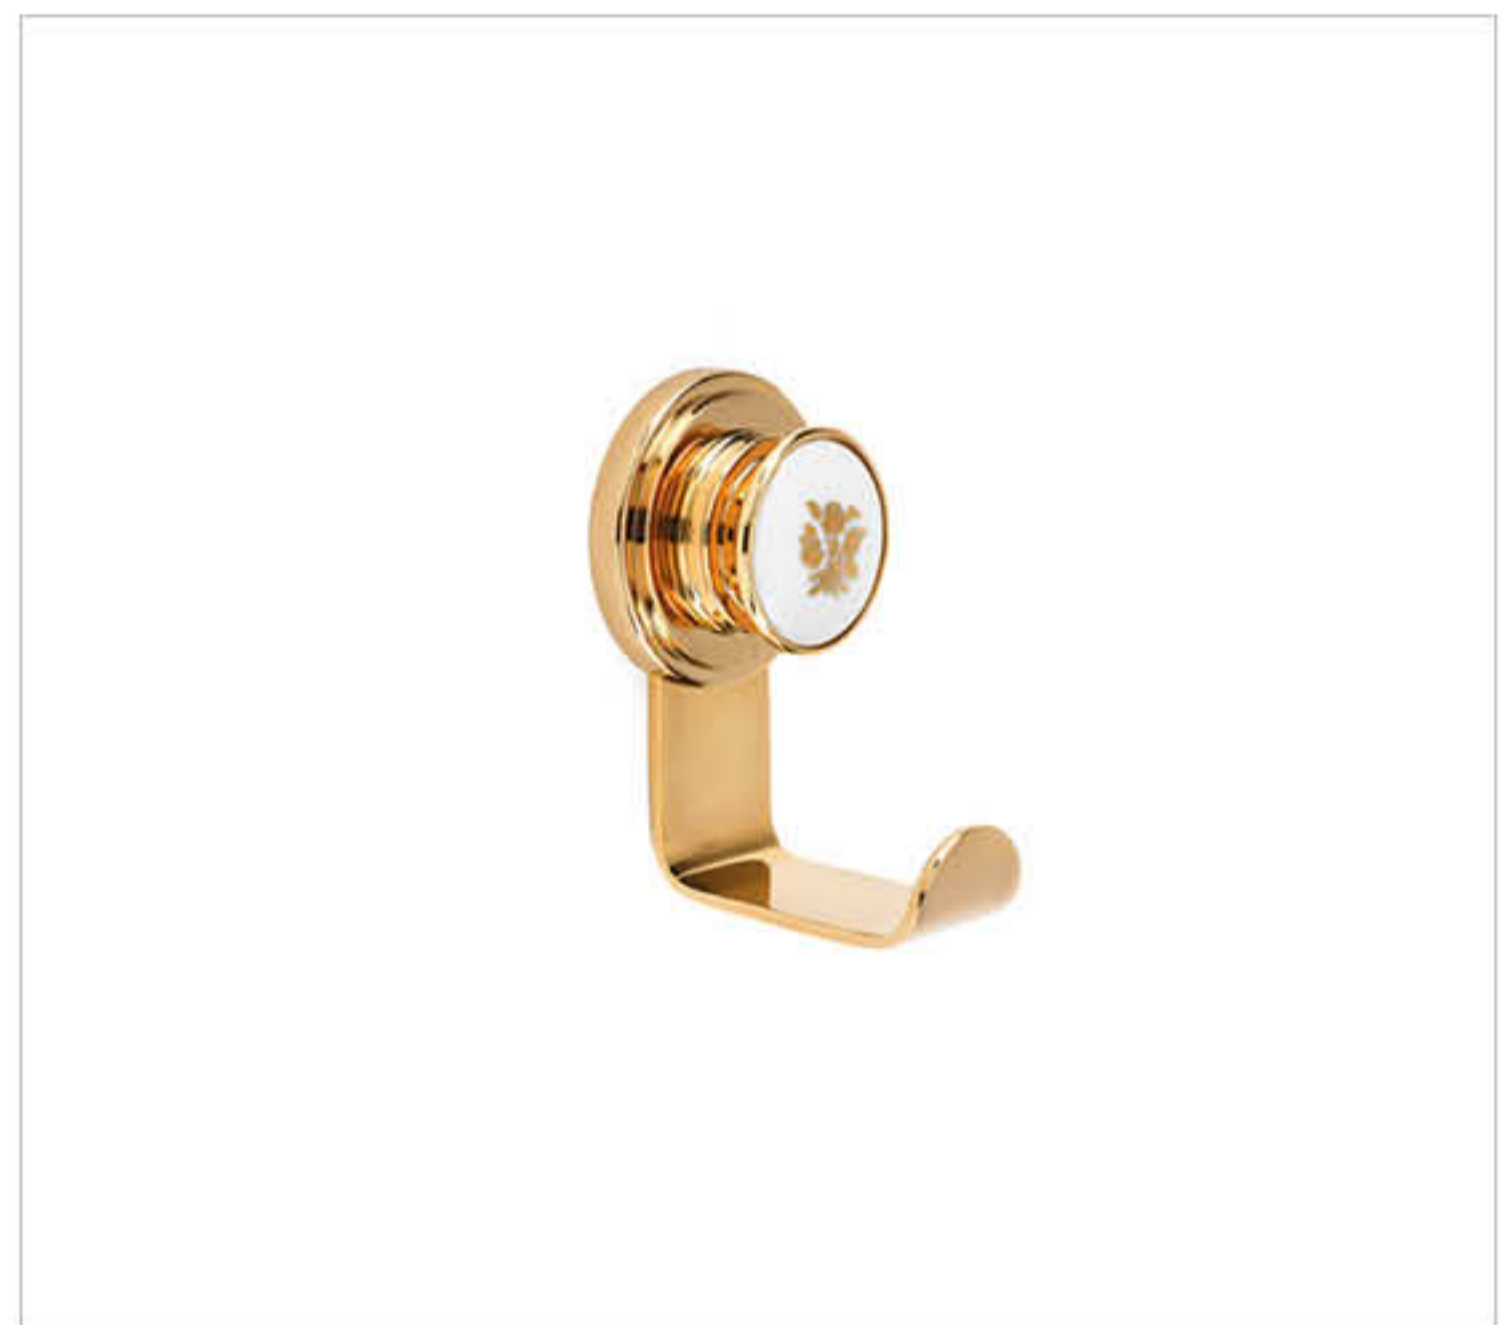

S167 SÉVIGNY DÉCOR Porcelaine noire. *Black porcelain.*
S168-D1-508 Porte-serviette une barre fixe. *Wall mounted single towel bar.*
S168-D1-522 Porte-verre avec verre cristallin. *Glass holder with clear crystal tumbler.*

S168 SÉVIGNY DÉCOR Porcelaine blanche. *White porcelain.*
S168-D1-502 Porte-peignoir, mural. *Wall mounted robe hook.*
S168-D1-510 Porte-serviette anneau, mural. *Wall mounted towel ring.*