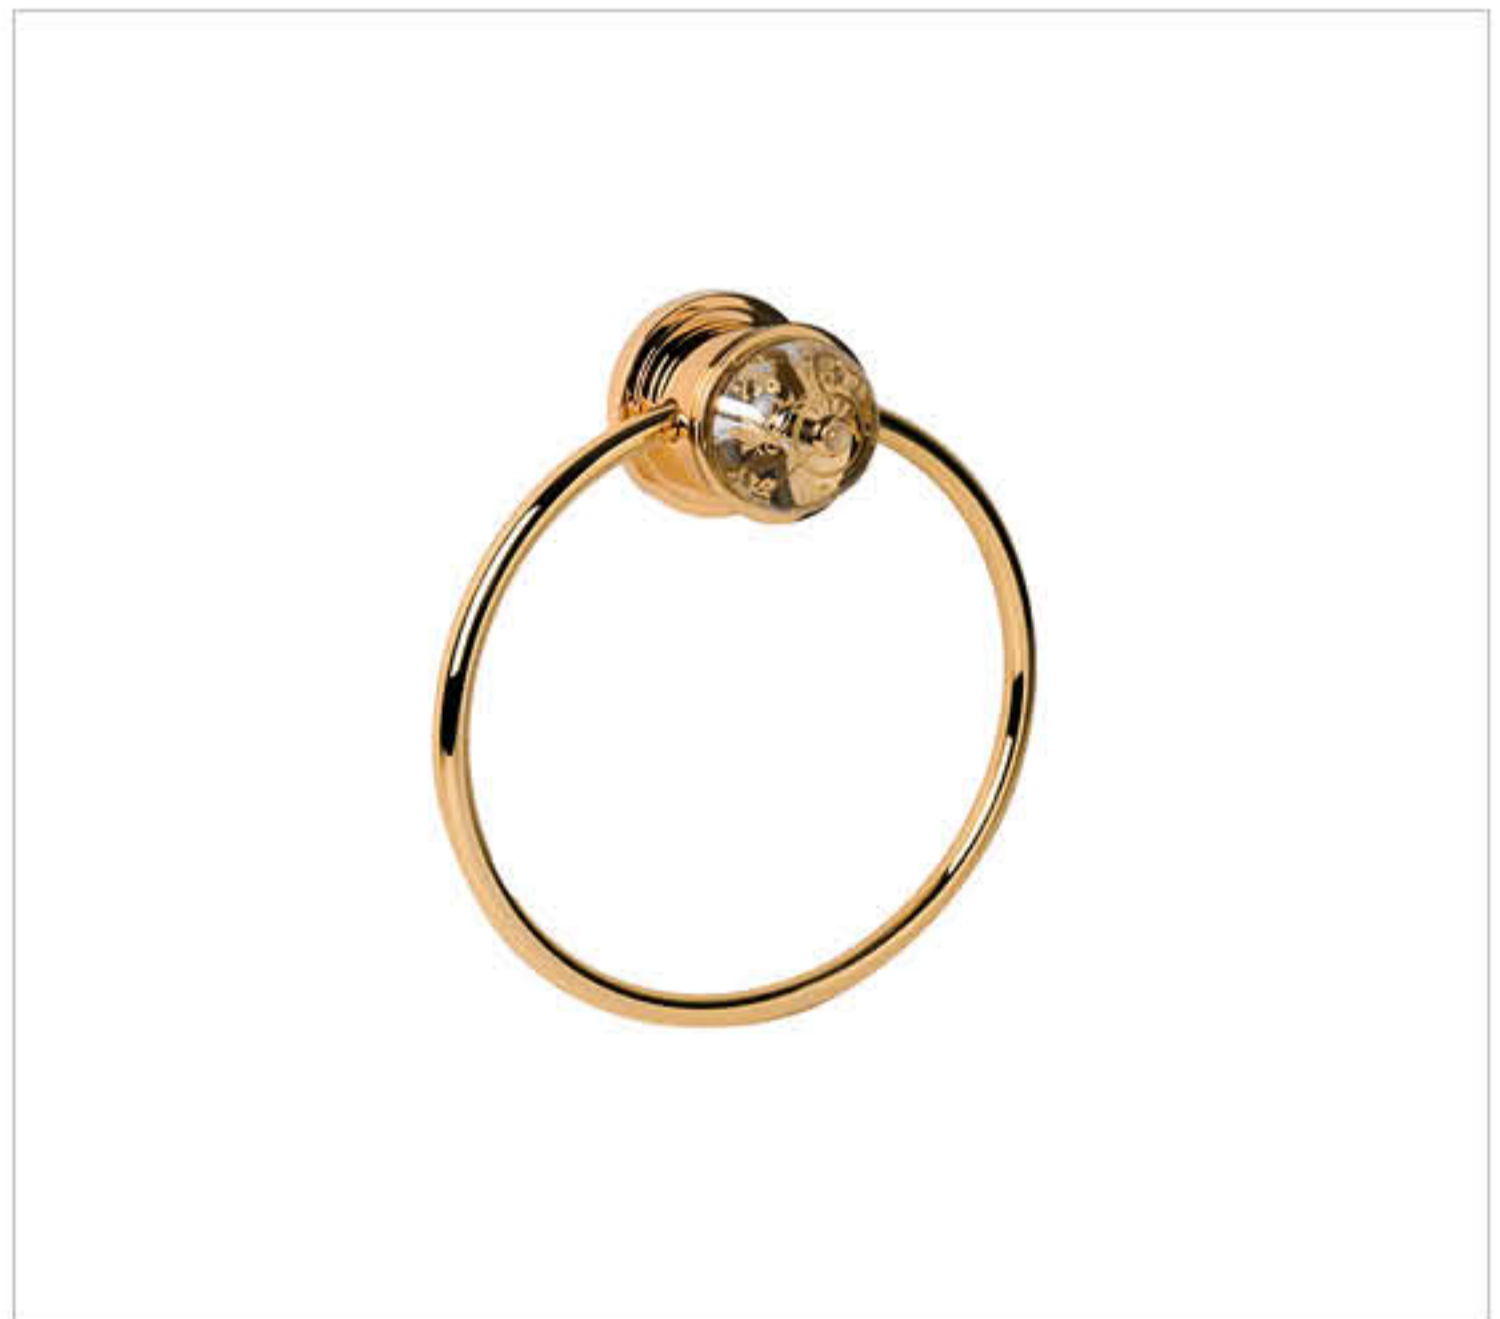

S179-D1-508 Porte-serviette une barre fixe. Wall mounted single towel bar.
S179-D1-503 Porte-rouleau avec couvercle. Toilet roll holder with cover.
S179-D1-510 Porte-serviette anneau, mural. Wall mounted towel ring.