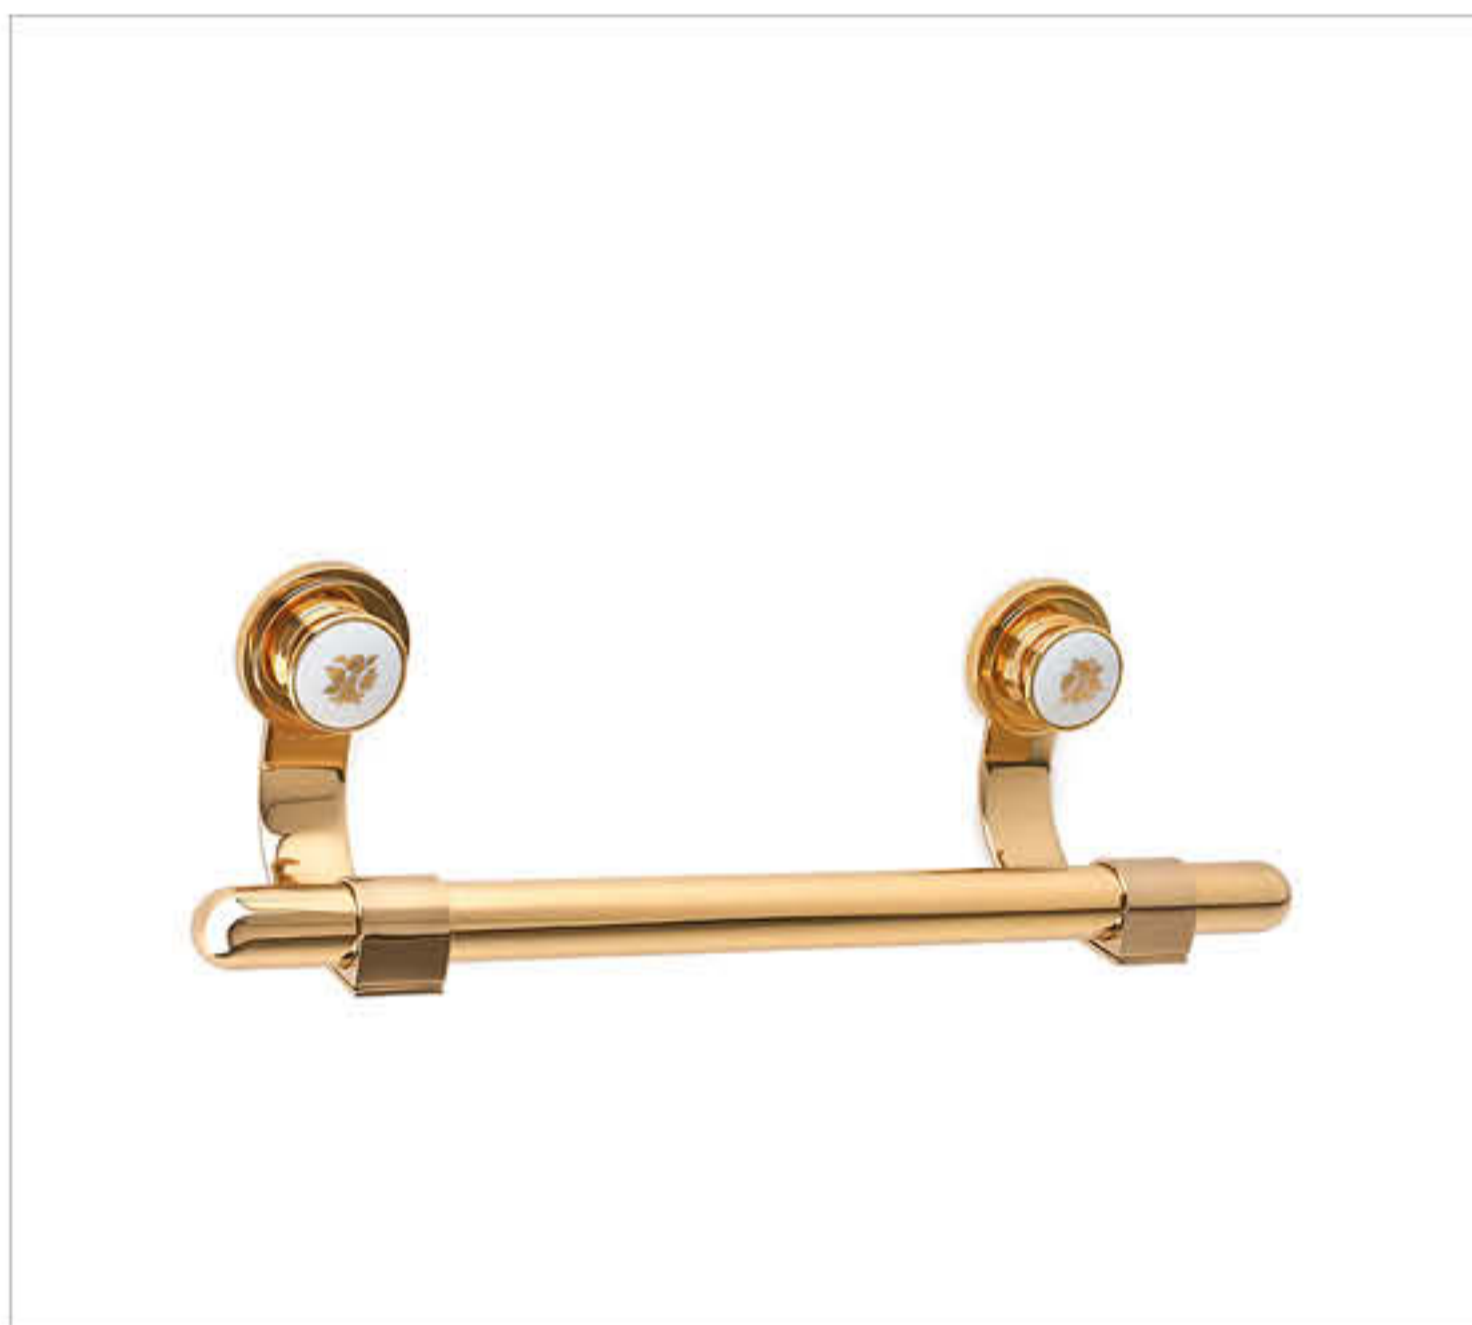

S167 SÉVIGNY DÉCOR Porcelaine noire. *Black porcelain.*
S168-D1-508 Porte-serviette une barre fixe. *Wall mounted single towel bar.*
S168-D1-522 Porte-verre avec verre cristallin. *Glass holder with clear crystal tumbler.*

S168 SÉVIGNY DÉCOR Porcelaine blanche. *White porcelain.*
S168-D1-502 Porte-peignoir, mural. *Wall mounted robe hook.*
S168-D1-510 Porte-serviette anneau, mural. *Wall mounted towel ring.*