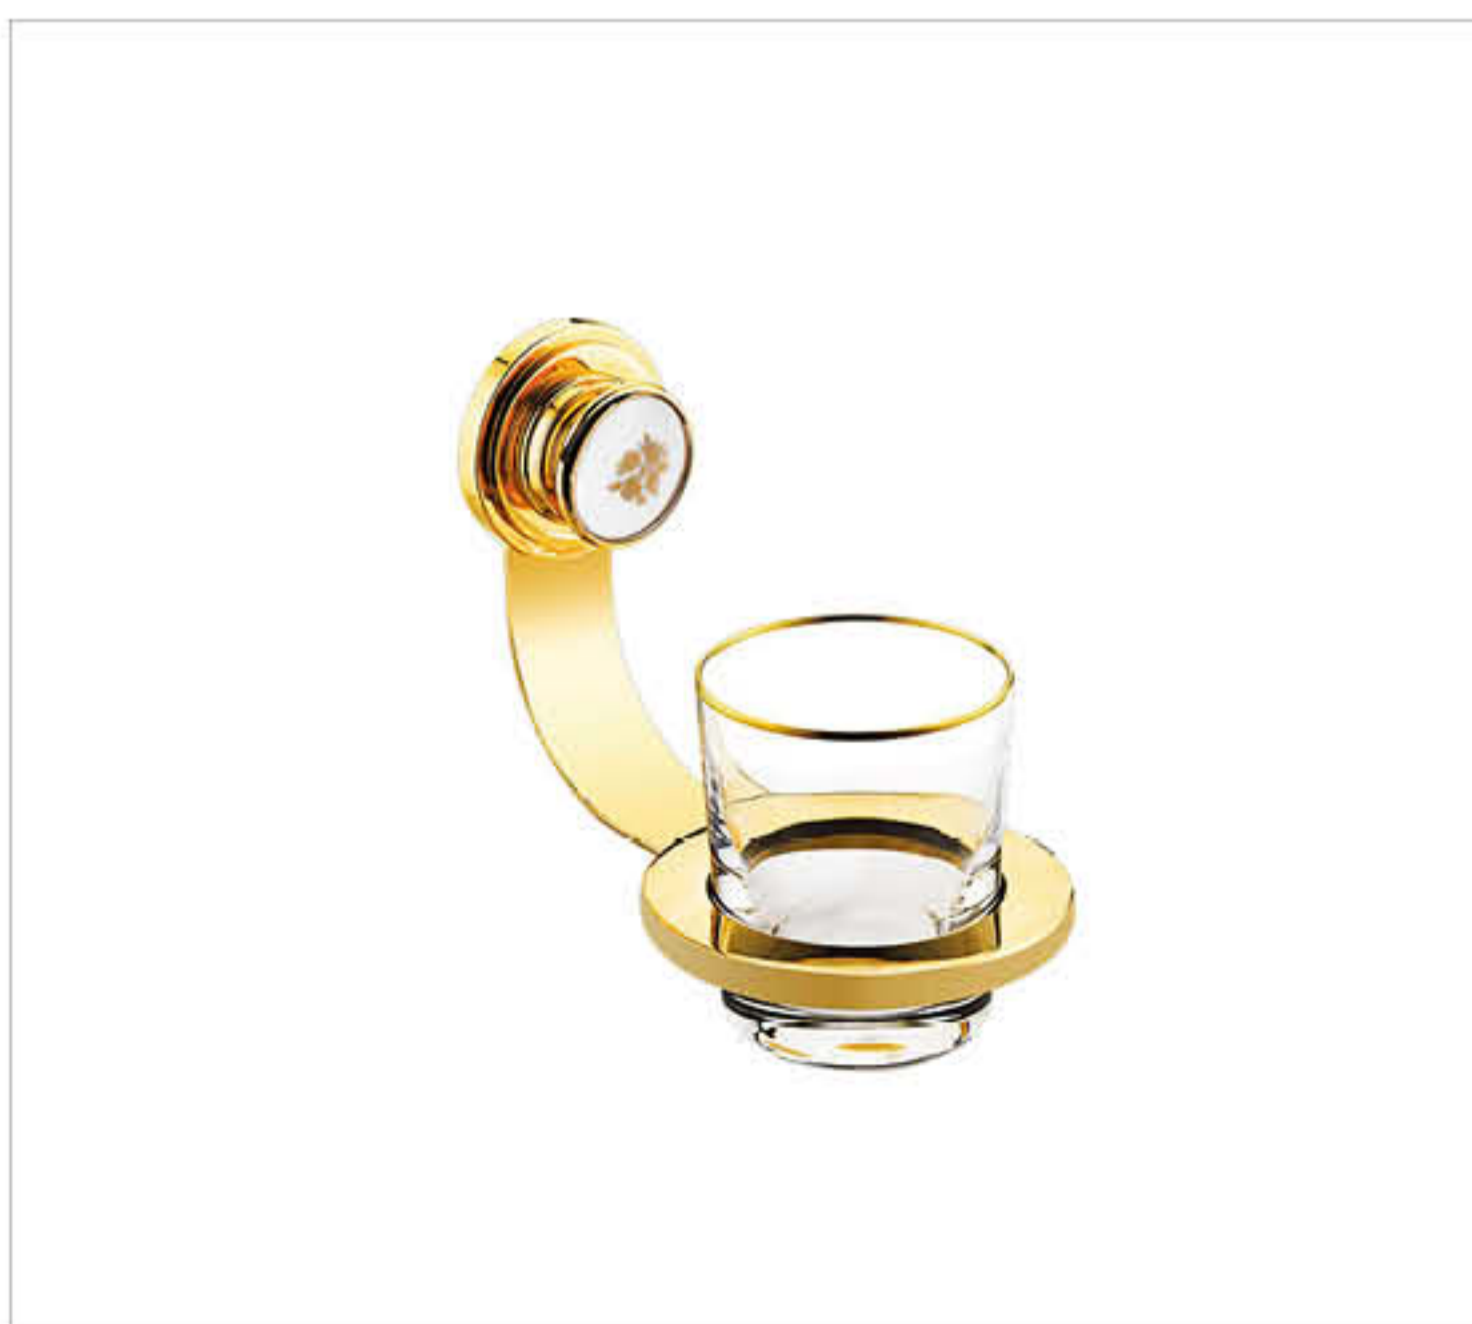

S167 SÉVIGNY DÉCOR Porcelaine noire. *Black porcelain.*
S168-D1-508 Porte-serviette une barre fixe. *Wall mounted single towel bar.*
S168-D1-522 Porte-verre avec verre cristallin. *Glass holder with clear crystal tumbler.*