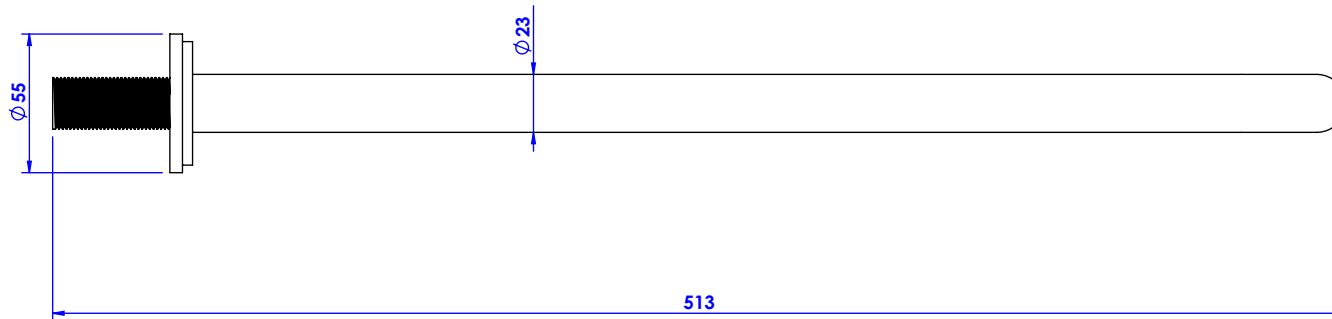

## Collections : Trianon

**Bras de douche mural 450mm, 45°**

**Wall mounted shower arm 450mm length, 45°**

Ref :