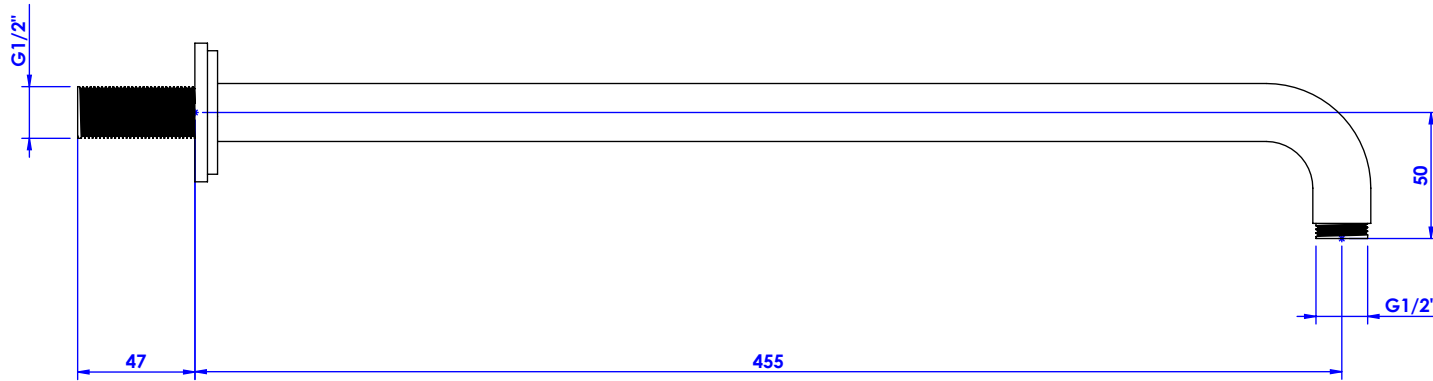

## Collections : Trianon

**Bras de douche mural 450mm, 45°**

**Wall mounted shower arm 450mm length, 45°**

Ref :