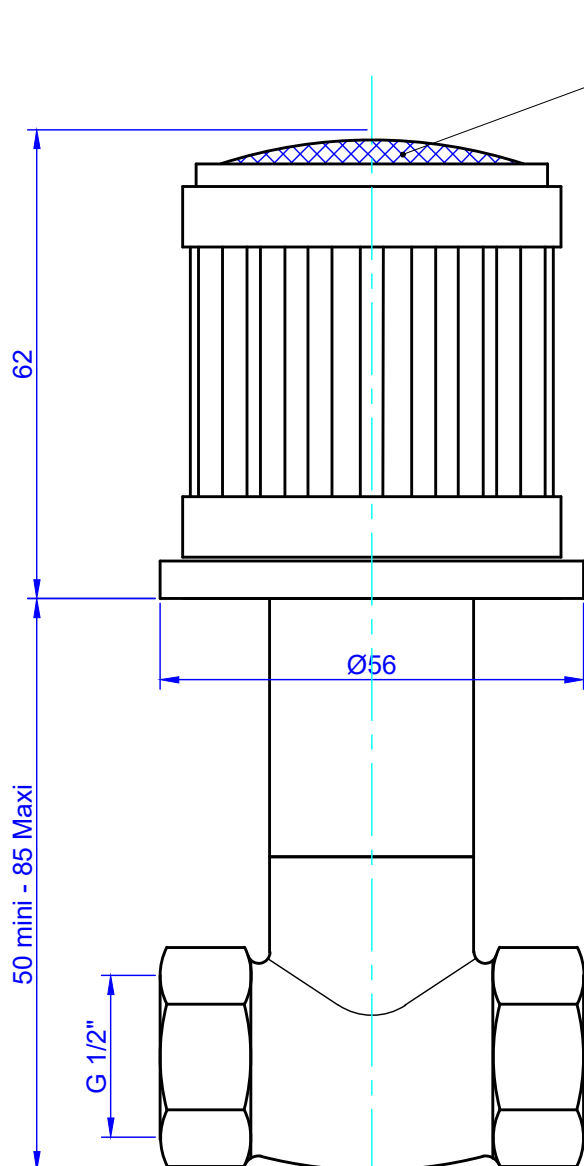

Collection "Trianon pierre".

Robinet d'arrêt 1/2" mural, 1/4 de tour. Gauche (Chaud)

Wall mounted valve 1/2", 1/4 turn, Left (Hot)

Ref: S92-128H/ S92-228H Noir Portoro - *black Portoro*.

Ref: S93-128H/ S93-228H Bianco carrara - *White Carrara*.

Ref: S94-128H/ S94-228H Sodalite bleue - *blue Sodalite*.

Ref: S95-128H/ S95-228H Aventurine verte - *Green Aventurine*.

Ref: S96-128H/ S96-228H Jaspe rouge - *Red jasper*.

Ref: S97-128H/ S97-228H Onyx rose - *Pink Onyx*.

Ref: S98-128H/ S98-228H Gris Bardiglio - *Grey Bardiglio*.

**

Pastille en pierre.
Top in stone.

serdaneli
P A R I S

Ø de perçage recommandé.
Ø Recommended drilling.