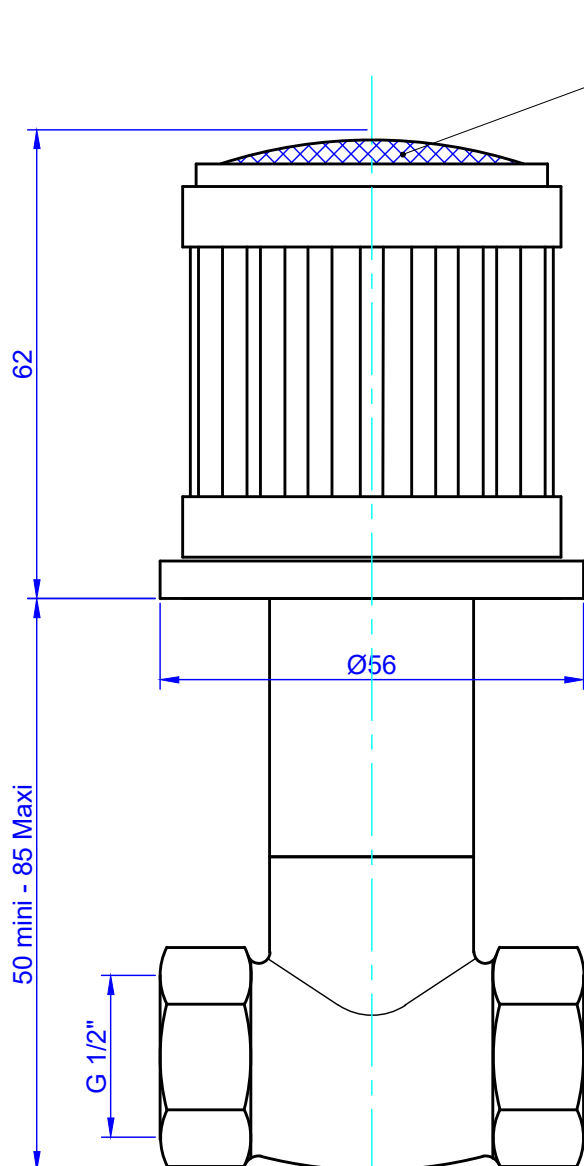

Collection "Trianon pierre".

Robinet d'arrêt 1/2" mural, 1/4 de tour. Droite (Froid)

Wall mounted valve 1/2", 1/4 turn, Right (Cold)

Ref: **S92-128C/ S92-228C/ S92-428C** noir Portoro - *black Portoro.*

Ref: **S93-128C/ S93-228C/ S93-428C** Bianco carrara - *White Carrara.*

Ref: **S94-128C/ S94-228C/ S94-428C** Sodalite bleue - *blue Sodalite.*

Ref: **S95-128C/ S95-228C/ S95-428C** Aventurine verte - *Green Aventurine.*

Ref: **S96-128C/ S96-228C/ S96-428C** Jaspe rouge - *Red jasper.*

Ref: **S97-128C/ S97-228C/ S97-428C** Onyx rose - *Pink Onyx.*

Ref: **S98-128C/ S98-228C/ S98-428C** Gris Bardiglio - *Grey Bardiglio.*

**

Pastille en pierre.
Top in stone.

serdaneli
P A R I S

Ø de perçage recommandé.
Ø Recommended drilling.