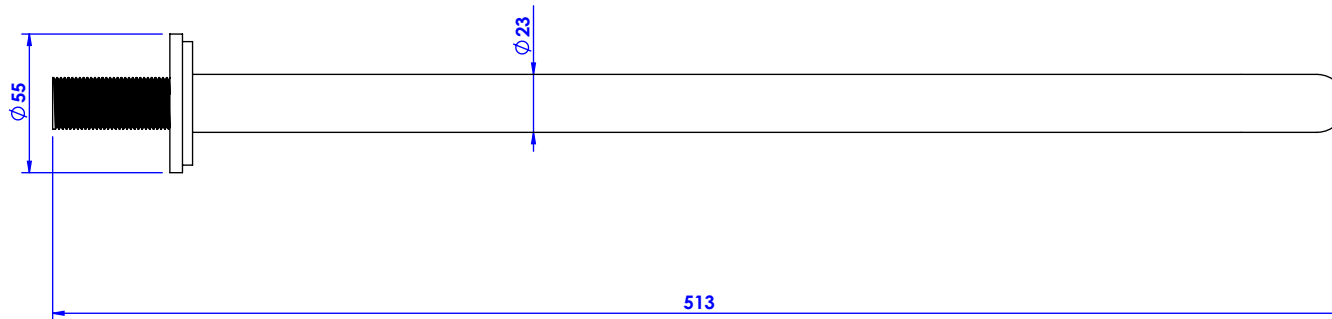

Collections : Trianon

Bras de douche mural 450mm, 45°

Wall mounted shower arm 450mm length, 45°

Ref :

Trianon

S91-2W450

Trianon Pierre

S92-2W450 Noir Portoro / *Black Portoro*