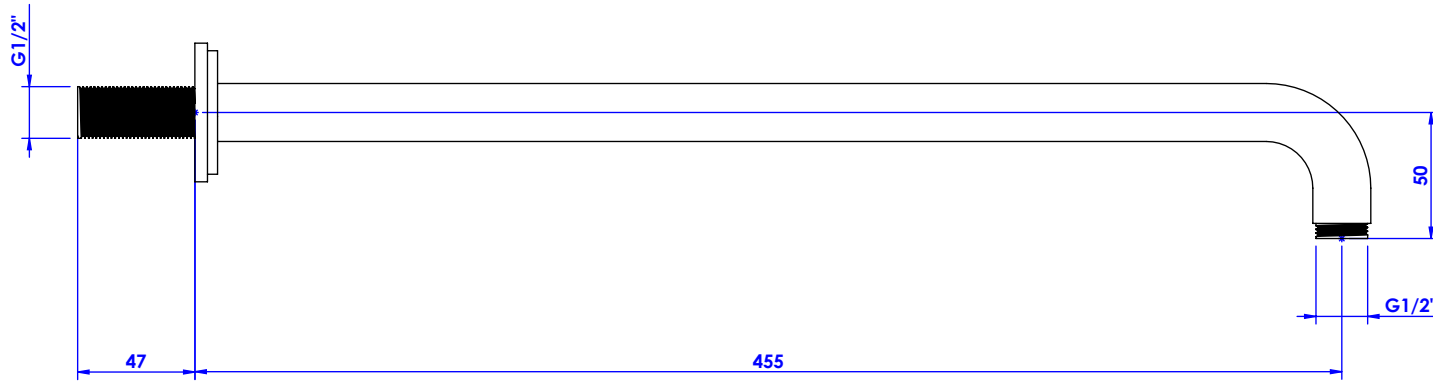

Collections : Trianon

Bras de douche mural 450mm, 45°

Wall mounted shower arm 450mm length, 45°

Ref :

Trianon

S91-2W450

Trianon Pierre

S92-2W450 Noir Portoro / *Black Portoro*