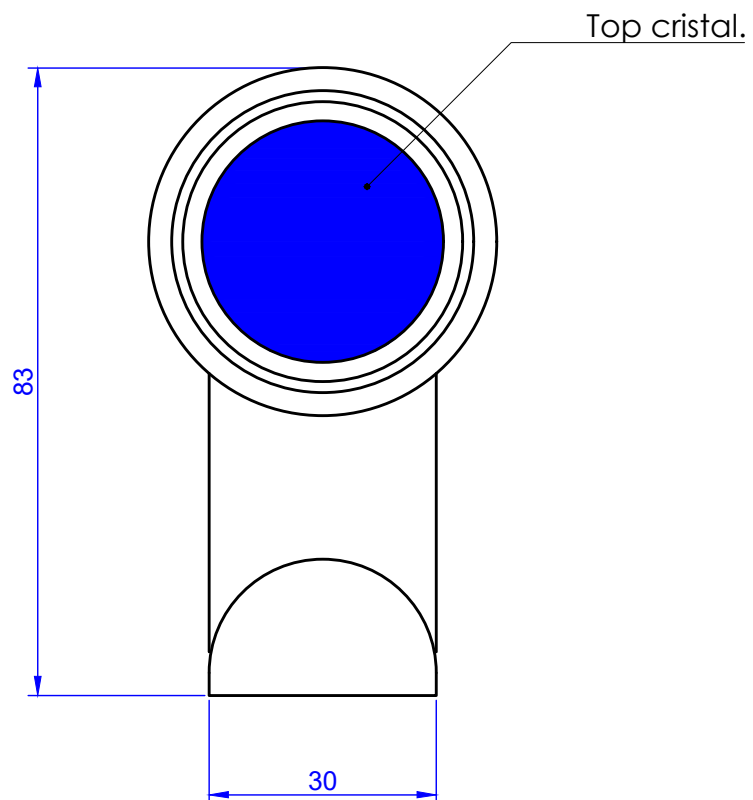

**Collections : Quadrille & Quadrille à manettes**  
Porte-peignoir, mural. *Wall mounted robe hook.*  
**Ref: S89-502; Ref S90-502.**

serdaneli  
PARIS