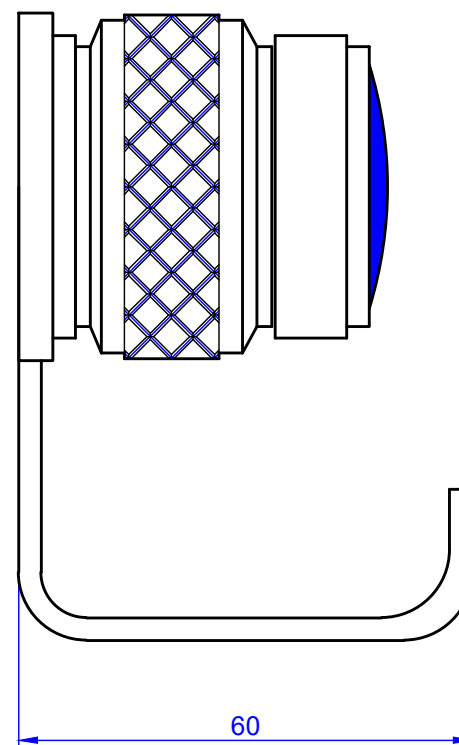

**Collections : Quadrille & Quadrille à manettes**  
Porte-peignoir, mural. *Wall mounted robe hook.*  
**Ref: S89-502; Ref S90-502.**

serdaneli  
PARIS