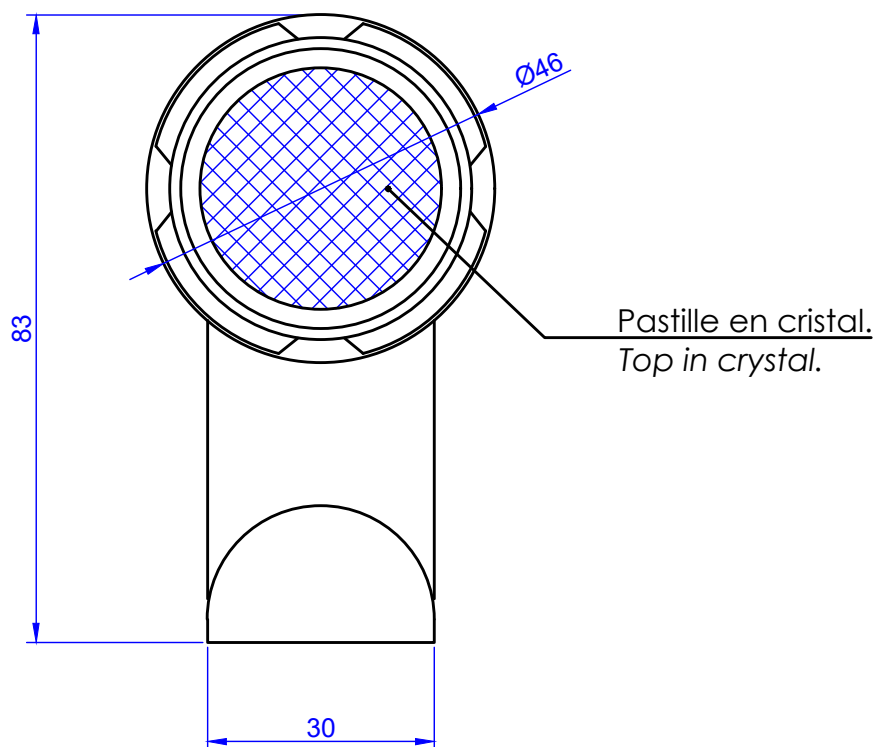

Collections : Chester, Chester Luxe, Chester à manettes
& Chester Luxe à manettes

Porte-peignoir, mural.

Wall mounted robe hook.

Ref: S83-502, S84-502, S85-502, S86-502, S87-502, S88-502.

serdaneli
PARIS