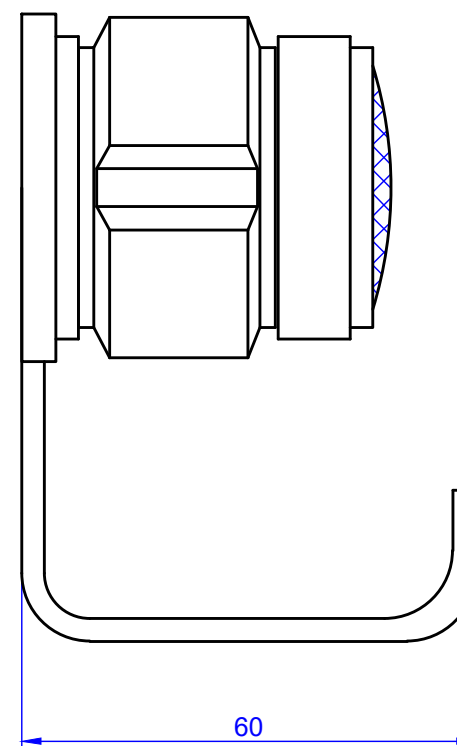

Collections : Chester, Chester Luxe, Chester à manettes
& Chester Luxe à manettes

Porte-peignoir, mural.

Wall mounted robe hook.

Ref: S83-502, S84-502, S85-502, S86-502, S87-502, S88-502.

serdaneli
PARIS