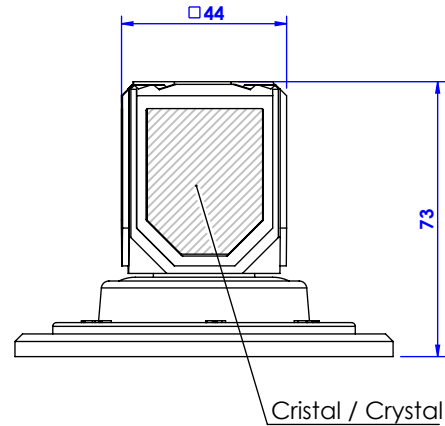

**Collection : Coco Cristal**

**Plaque carré 100 x 100 mm pour centrale ref. T0.**

**Square trim set and knob 100x100mm for thermostatic mixer ref. T0.**

Ref : S59-4S0

Pour le percement, voir le dessin technique de la partie technique.  
For diameter of drilling see the technical drawing of technical part.