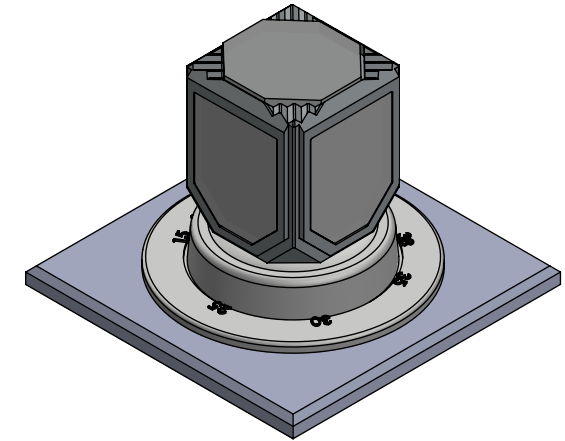

**Collection : Coco Cristal**

**Plaque carré 100 x 100 mm pour centrale ref. T0.**

**Square trim set and knob 100x100mm for thermostatic mixer ref. T0.**

Ref : S59-4S0

Pour le percement, voir le dessin technique de la partie technique.  
For diameter of drilling see the technical drawing of technical part.