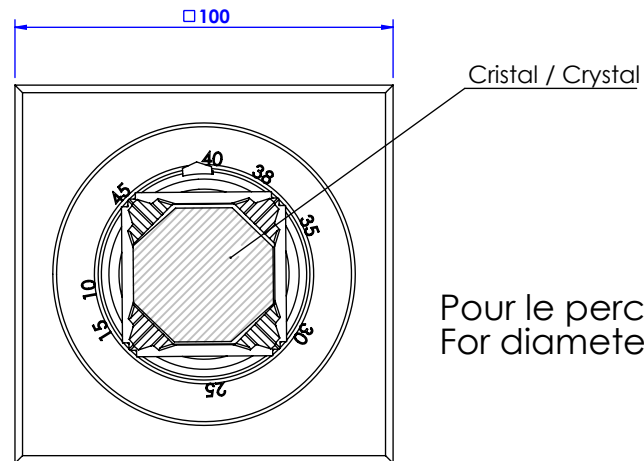

**Collection : Coco Cristal**

**Plaque carré 100 x 100 mm pour centrale ref. T0.**

**Square trim set and knob 100x100mm for thermostatic mixer ref. T0.**

Ref : S59-4S0

Pour le percement, voir le dessin technique de la partie technique.  
For diameter of drilling see the technical drawing of technical part.