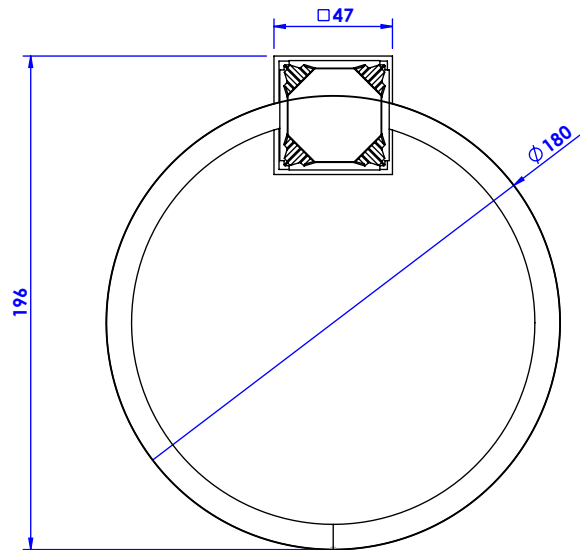

Collection : Coco

Porte-serviette anneau, ø 18 cm, mural.

Wall mounted towel ring, ø 18 cm.

Ref : S57-510

serdaneli
PARIS

12/07/2021-1