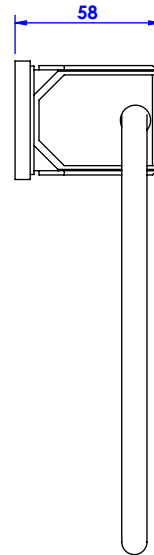

Collection : Coco

Porte-serviette anneau, ø 18 cm, mural.

Wall mounted towel ring, ø 18 cm.

Ref : S57-510

serdaneli
PARIS

12/07/2021-1