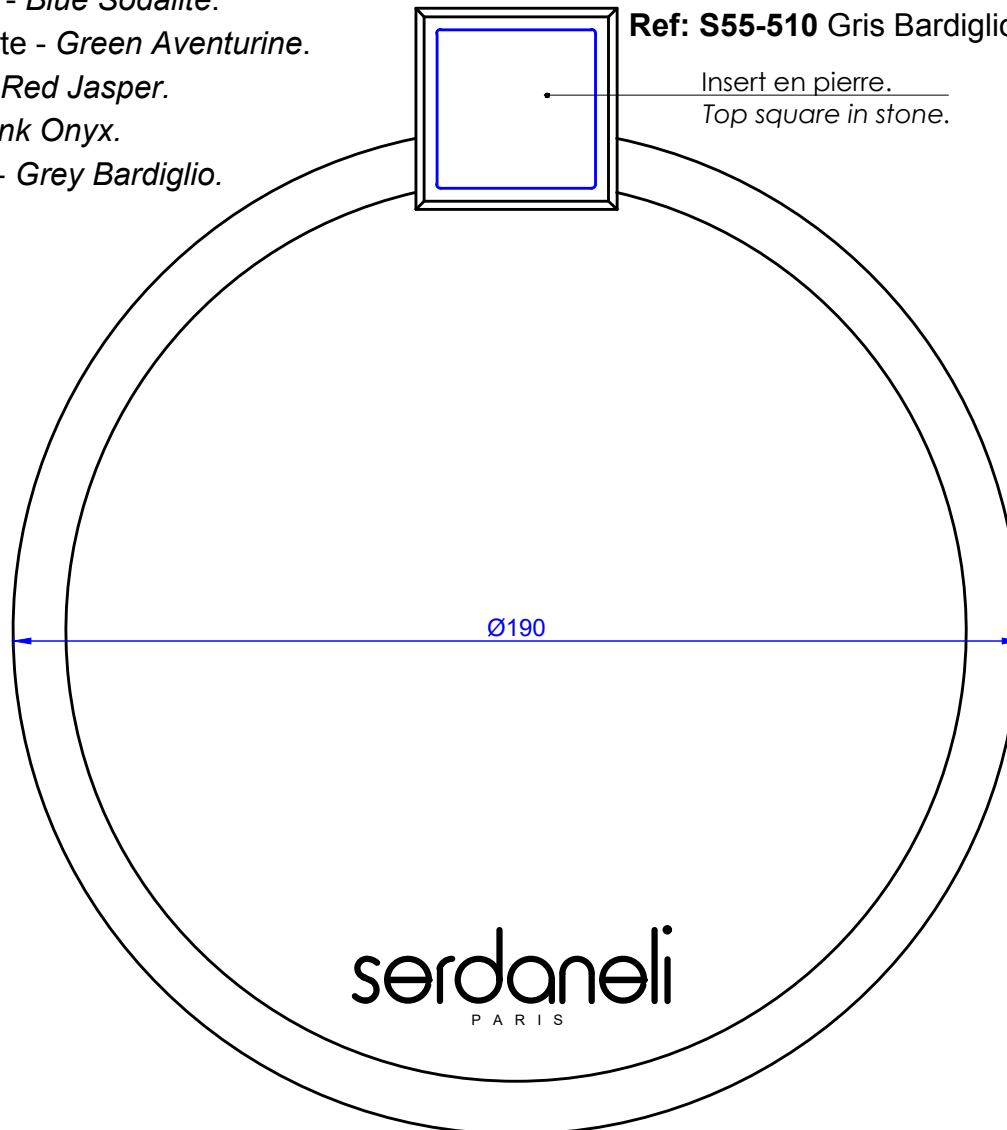

Collections: Square Luxe & Square Luxe à manettes

Porte-serviette anneau, Ø18cm mural.

Wall mounted towel ring, Ø18cm.

Ref: **S34-510** Wengé.

Ref: **S35-510** Nacre - Mother of Pearl.

Ref: **S36-510** Noir Portoro - *Black Portoro*.

Ref: **S37-510** Blanc Carrara - *White Carrara*.

Ref: **S38-510** Sodalite bleue - *Blue Sodalite*.

Ref: **S39-510** Aventurine verte - *Green Aventurine*.

Ref: **S40-510** Jaspe rouge - *Red Jasper*.

Ref: **S41-510** Onyx rose - *Pink Onyx*.

Ref: **S42-510** Gris Bardiglio - *Grey Bardiglio*.

Ref: **S47-510** Wengé.

Ref: **S48-510** Nacre - Mother of Pearl.

Ref: **S49-510** Noir Portoro - Black Portoro.

Ref: **S50-510** Blanc Carrara - White Carrara.

Ref: **S51-510** Sodalite bleue - Blue Sodalite.

Ref: **S52-510** Aventurine verte - Green Aventurine.

Ref: **S53-510** Jaspe rouge - Red Jasper.

Ref: **S54-510** Onyx rose - Pink Onyx.

Ref: **S55-510** Gris Bardiglio - Grey Bardiglio.