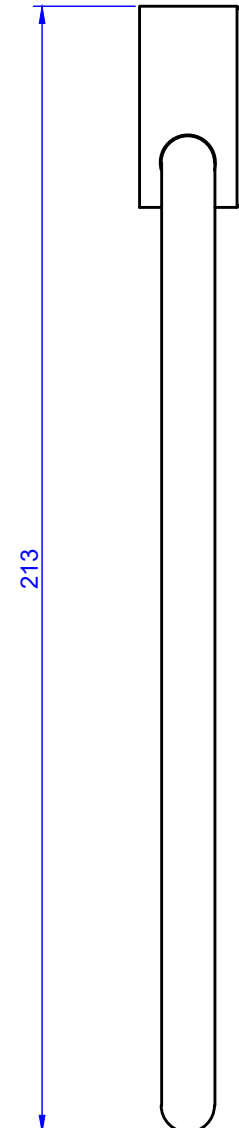

Collections: Square Luxe & Square Luxe à manettes

Porte-serviette anneau, Ø18cm mural.

Wall mounted towel ring, Ø18cm.

Ref: **S34-510** Wengé.

Ref: **S35-510** Nacre - Mother of Pearl.

Ref: **S36-510** Noir Portoro - *Black Portoro*.

Ref: **S37-510** Blanc Carrara - *White Carrara*.

Ref: **S38-510** Sodalite bleue - *Blue Sodalite*.

Ref: **S39-510** Aventurine verte - *Green Aventurine*.

Ref: **S40-510** Jaspe rouge - *Red Jasper*.

Ref: **S41-510** Onyx rose - *Pink Onyx*.

Ref: **S42-510** Gris Bardiglio - *Grey Bardiglio*.

Ref: **S47-510** Wengé.

Ref: **S48-510** Nacre - Mother of Pearl.

Ref: **S49-510** Noir Portoro - Black Portoro.

Ref: **S50-510** Blanc Carrara - White Carrara.

Insert en pierre.
Top square in stone.

213