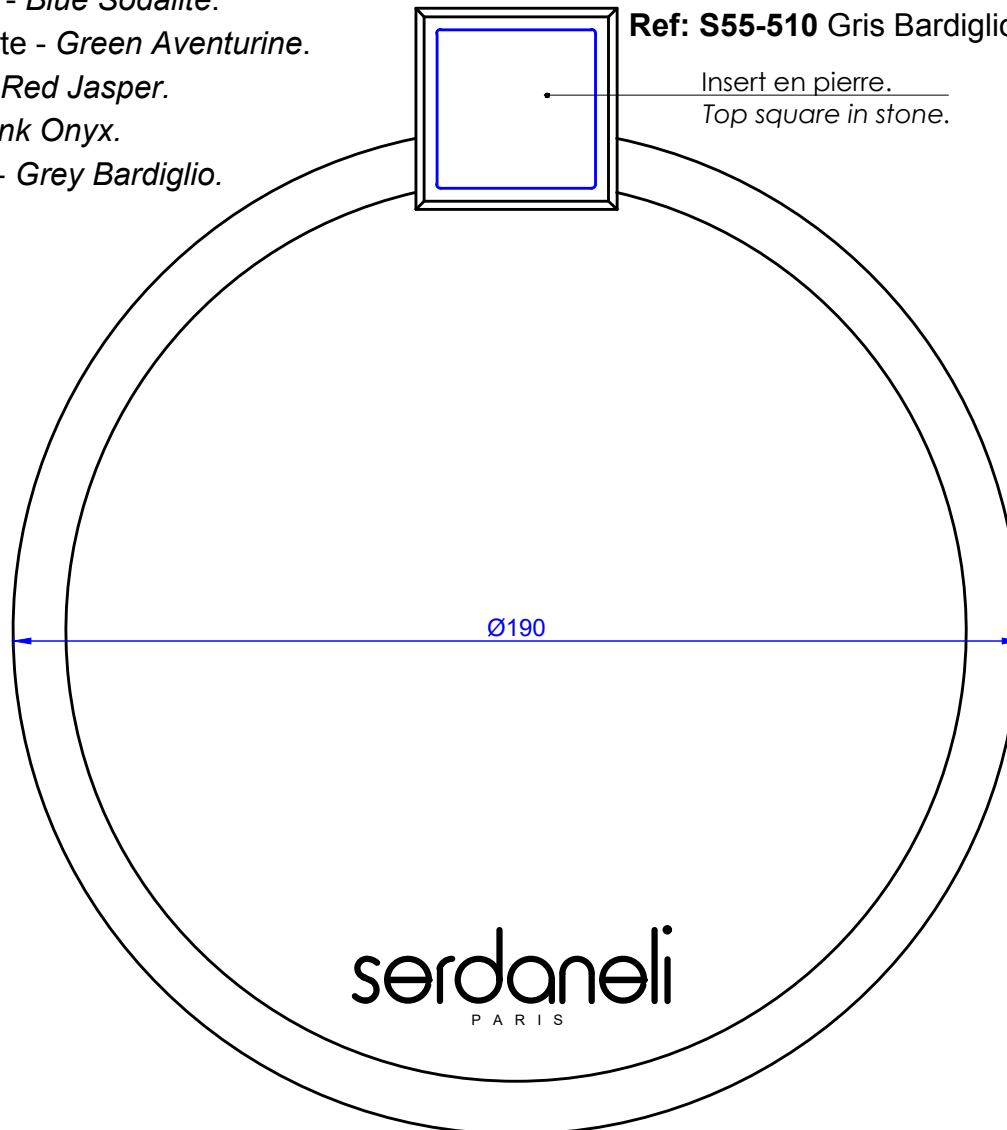

Collections: Square Luxe & Square Luxe à manettes

Porte-serviette anneau, Ø18cm mural.

Wall mounted towel ring, Ø18cm.

Ref: S34-510 Wengé.

Ref: S35-510 Nacre - Mother of Pearl.

Ref: S36-510 Noir Portoro - *Black Portoro.*

Ref: S37-510 Blanc Carrara - *White Carrara.*

Ref: S38-510 Sodalite bleue - *Blue Sodalite.*

Ref: S39-510 Aventurine verte - *Green Aventurine.*

Ref: S40-510 Jaspe rouge - *Red Jasper.*

Ref: S41-510 Onyx rose - *Pink Onyx.*

Ref: S42-510 Gris Bardiglio - *Grey Bardiglio.*

Ref: S47-510 Wengé.

Ref: S48-510 Nacre - Mother of Pearl.

Ref: S49-510 Noir Portoro - Black Portoro.

Ref: S50-510 Blanc Carrara - White Carrara.

Ref: S51-510 Sodalite bleue - Blue Sodalite.

Ref: S52-510 Aventurine verte - Green Aventurine.

Ref: S53-510 Jaspe rouge - Red Jasper.

Ref: S54-510 Onyx rose - Pink Onyx.

Ref: S55-510 Gris Bardiglio - Grey Bardiglio.

Insert en pierre.
Top square in stone.