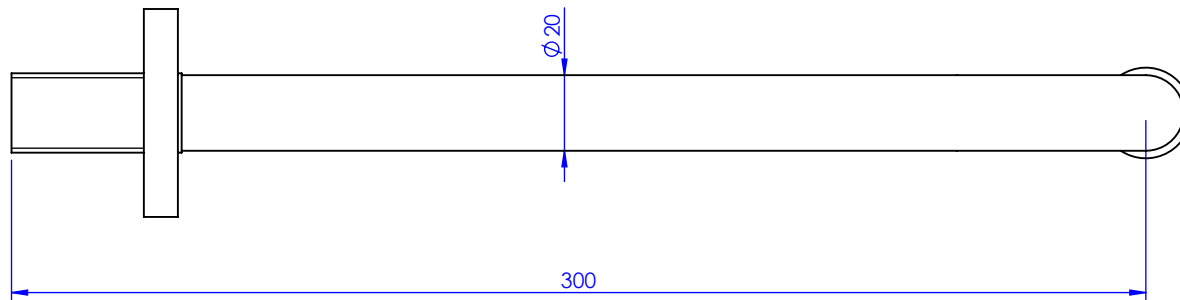

## Collections : Sky & Square

Bras de douche mural 300mm, 90°.

Wall mounted shower arm 300mm length, 90°.

### Sky

Ref : S01-3W301