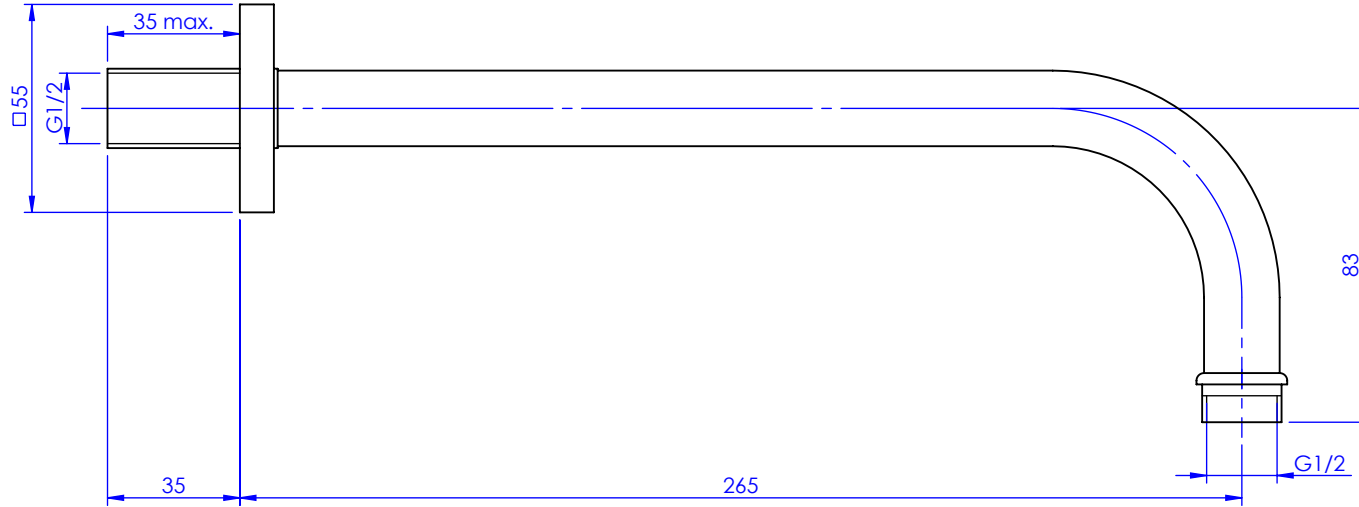

## Collections : Sky & Square

Bras de douche mural 300mm, 90°.

Wall mounted shower arm 300mm length, 90°.