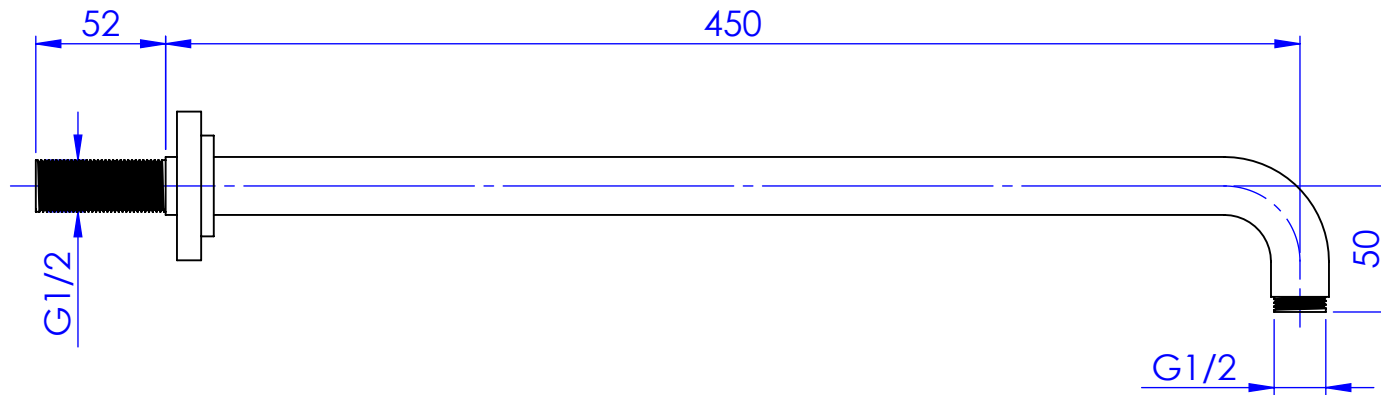

Collections : Fusion

Bras de douche mural 450 mm, 90°.

Wall mounted shower arm 450 mm length, 90°.

Ref : S210-2W450
S211-2W450
S212-2W450
S213-2W450

ø de perçage recommandé.
ø recommended drilling.

CRISTAL & BRONZE