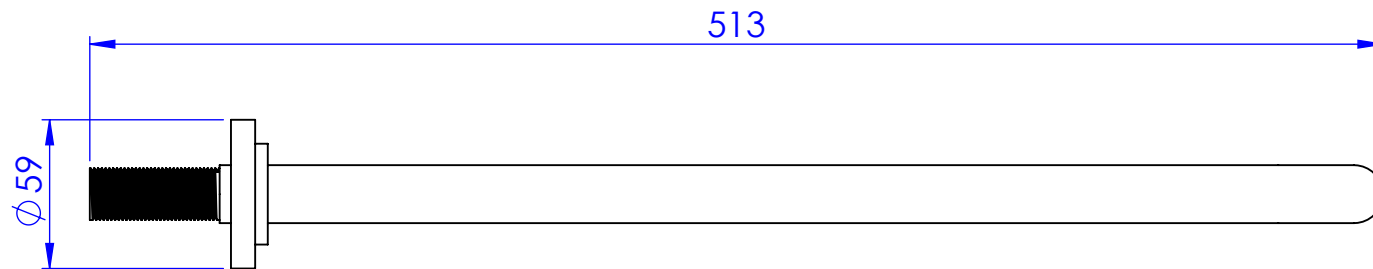

Collections : Fusion

Bras de douche mural 450 mm, 90°.

Wall mounted shower arm 450 mm length, 90°.

Ref : S210-2W450
S211-2W450
S212-2W450
S213-2W450

ø de perçage recommandé.
ø recommended drilling.

CRISTAL & BRONZE