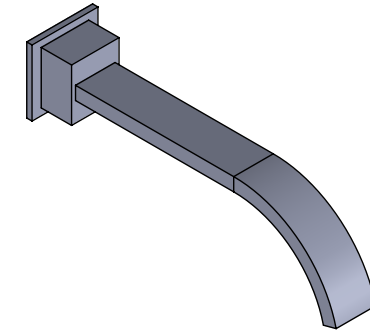

Collection : Sky, Sky Pierre, Sky Cristal Taillé, Sky à manettes Sky à manettes Pierre, Sky à manettes Cristal Taillé

**Bec de lavabo mural.
Wall mounted basin spout.**

ø de perçage recommandé.
ø recommended drilling.

- Ref : S01-1WS1 Métal / Metal
- Ref : S02-1WS1 Verre / Glass
- Ref : S05-1WS1 Noir Portoro / Black Portoro
- Ref : S06-1WS1 Blanc Carrara / White Carrara
- Ref : S07-1WS1 Sodalite Bleue / Blue Sodalite
- Ref : S08-1WS1 Aventurine Verte / Green Aventurine
- Ref : S09-1WS1 Jaspe Rouge / Red Jasper
- Ref : S10-1WS1 Onyx Rose / Pink Onyx
- Ref : S11-1WS1 Gris Bardiglio / Grey Bardiglio
- Ref : S13-1WS1 "Bambou" / "Bambou" crystal cut
- Ref : S14-1WS1 "Diagonal" / "Diagonal" crystal cut
- Ref : S15-1WS1 Métal / Metal lever handles
- Ref : S16-1WS1 Verre / Glass lever handles
- Ref : S19-1WS1 Noir Portoro / Black Portoro lever handles
- Ref : S20-1WS1 Blanc Carrara / White Carrara lever handles
- Ref : S21-1WS1 Sodalite Bleue / Blue Sodalite lever handles
- Ref : S22-1WS1 Aventurine Verte / Green Aventurine lever handles
- Ref : S23-1WS1 Jaspe Rouge / Red Jasper lever handles
- Ref : S24-1WS1 Onyx Rose / Pink Onyx lever handles
- Ref : S25-1WS1 Gris Bardiglio / Grey Bardiglio lever handles
- Ref : S27-1WS1 "Bambou" / "Bambou" crystal cut lever handles
- Ref : S28-1WS1 "Diagonal" / "Diagonal" crystal cut lever handles