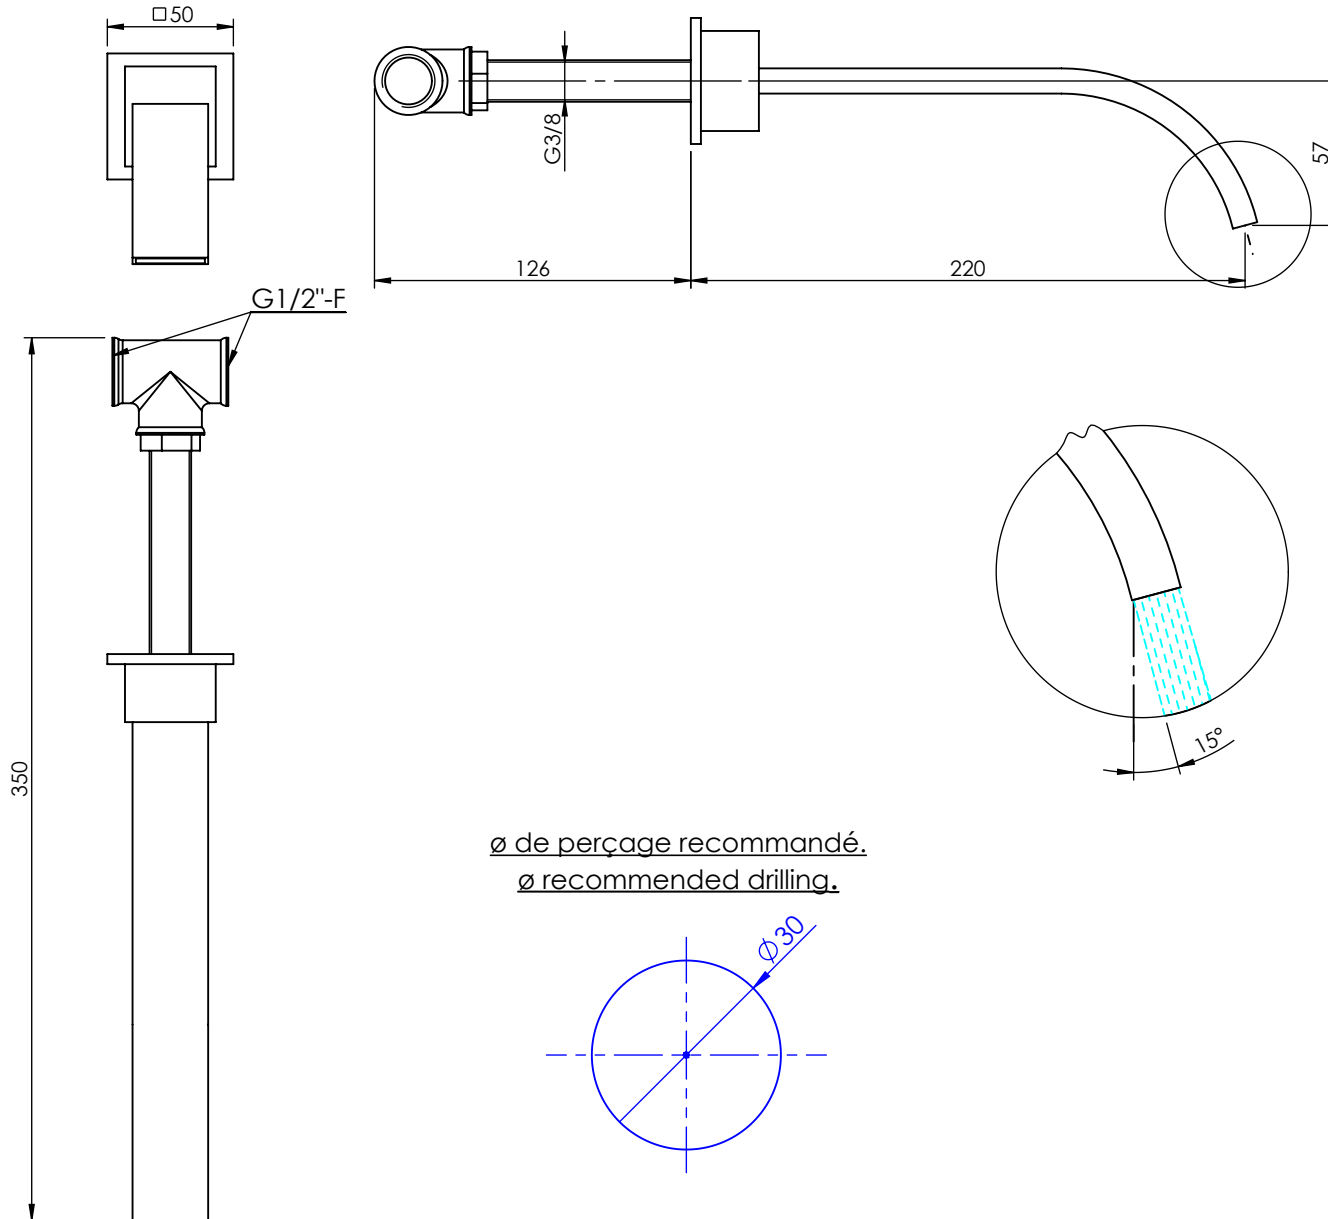

Collection : Sky, Sky Pierre, Sky Cristal Taillé, Sky à manettes Sky à manettes Pierre, Sky à manettes Cristal Taillé

**Bec de lavabo mural.
Wall mounted basin spout.**

ø de perçage recommandé.
ø recommended drilling.

- Ref : S01-1WS1 Métal / Metal
- Ref : S02-1WS1 Verre / Glass
- Ref : S05-1WS1 Noir Portoro / Black Portoro
- Ref : S06-1WS1 Blanc Carrara / White Carrara
- Ref : S07-1WS1 Sodalite Bleue / Blue Sodalite
- Ref : S08-1WS1 Aventurine Verte / Green Aventurine
- Ref : S09-1WS1 Jaspe Rouge / Red Jasper
- Ref : S10-1WS1 Onyx Rose / Pink Onyx
- Ref : S11-1WS1 Gris Bardiglio / Grey Bardiglio
- Ref : S13-1WS1 "Bambou" / "Bambou" crystal cut
- Ref : S14-1WS1 "Diagonal" / "Diagonal" crystal cut
- Ref : S15-1WS1 Métal / Metal lever handles
- Ref : S16-1WS1 Verre / Glass lever handles
- Ref : S19-1WS1 Noir Portoro / Black Portoro lever handles
- Ref : S20-1WS1 Blanc Carrara / White Carrara lever handles
- Ref : S21-1WS1 Sodalite Bleue / Blue Sodalite lever handles
- Ref : S22-1WS1 Aventurine Verte / Green Aventurine lever handles
- Ref : S23-1WS1 Jaspe Rouge / Red Jasper lever handles
- Ref : S24-1WS1 Onyx Rose / Pink Onyx lever handles
- Ref : S25-1WS1 Gris Bardiglio / Grey Bardiglio lever handles
- Ref : S27-1WS1 "Bambou" / "Bambou" crystal cut lever handles
- Ref : S28-1WS1 "Diagonal" / "Diagonal" crystal cut lever handles

Débit / Flow rate : Full Flow l/min (sous 3 bars).
Pression maxi / max pressure : 5 bars.

serdaneli
PARIS

22/07/2022-1