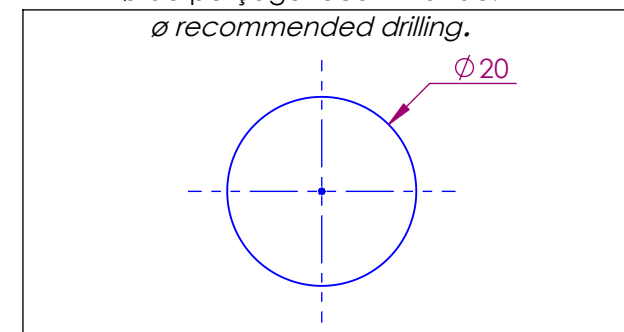

Ref : S10-1S1 Onyx rose / *Pink Onyx*

Ref : S11-1S1 Gris Bardiglio / *Bardiglio grey*

Débit / *Flow rate* : Full flow (sous 3 bars).

Pression maxi / *max pressure* : 5 bars.

ø de perçage recommandé.

ø recommended drilling.

### Informations :

Raccordement par flexibles inox tressés (lg 300mm). / Connected by stainless steel hoses (lg 11,80 inch)

Vidage fourni (voir fiches techniques.) / Waste included (see technicals drawings.)