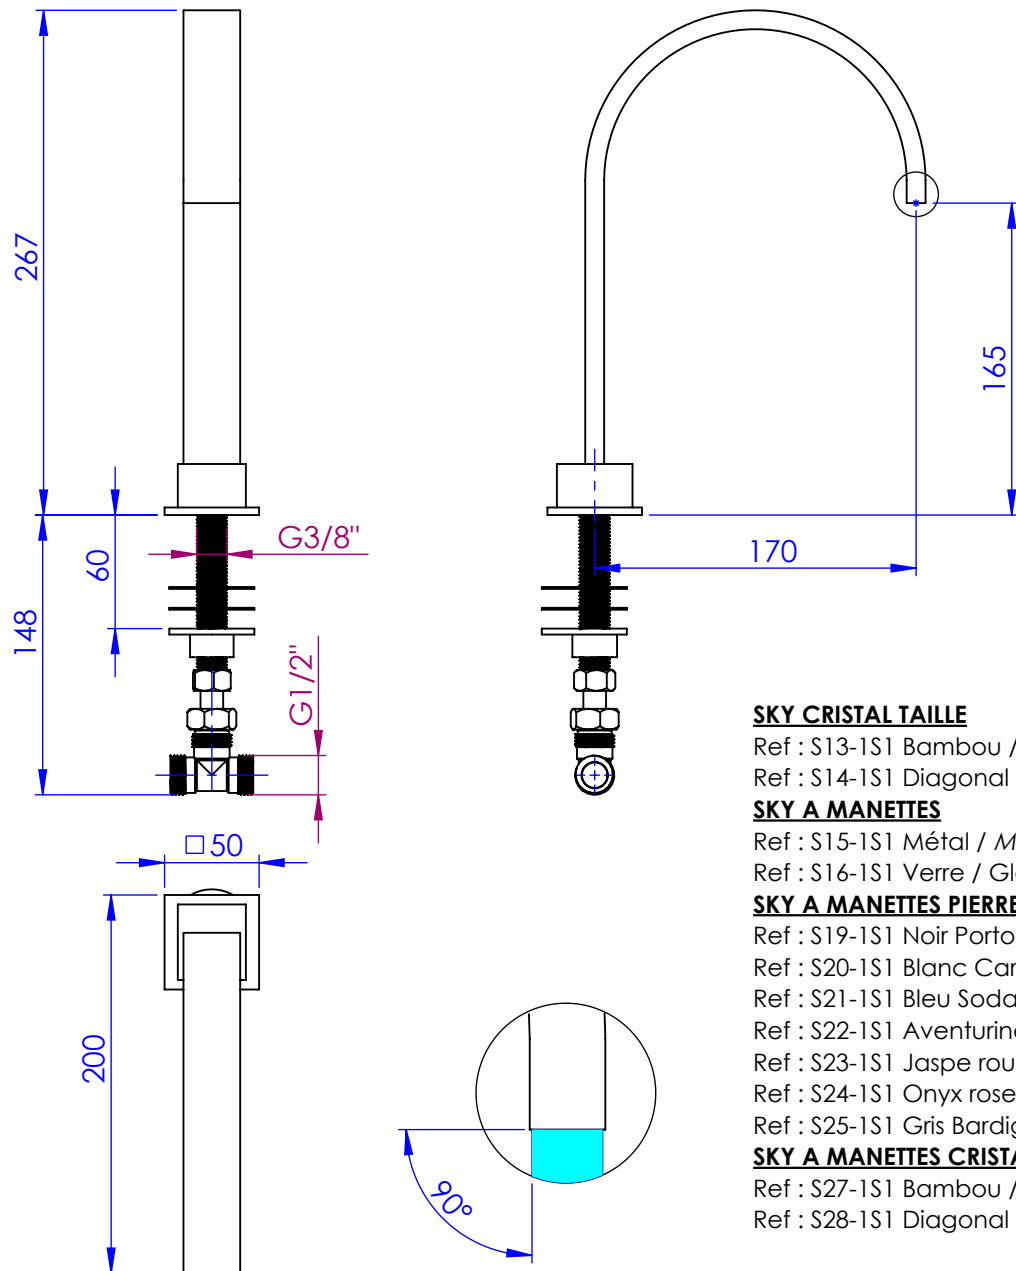

## Collection : Sky

Bec de lavabo sur gorge, avec flexible et vidage.

Basin spout, rim mounted with flexible hose.

### SKY CRISTAL TAILLE

Ref : S13-1S1 Bambou / *Bambou crystal cut*  
Ref : S14-1S1 Diagonal / *Diagonal crystal cut*

### SKY A MANETTES CRISTAL TAILLE

Ref : S27-1S1 Bambou / *Bambou crystal cut lever handles*  
Ref : S28-1S1 Diagonal / *Diagonal crystal cut lever handles*

### Informations :

Raccordement par flexibles inox tressés (lg 300mm). / Connected by stainless steel hoses (lg 11,80 inch)

Vidage fourni (voir fiches techniques.) / Waste included (see technicals drawings.)