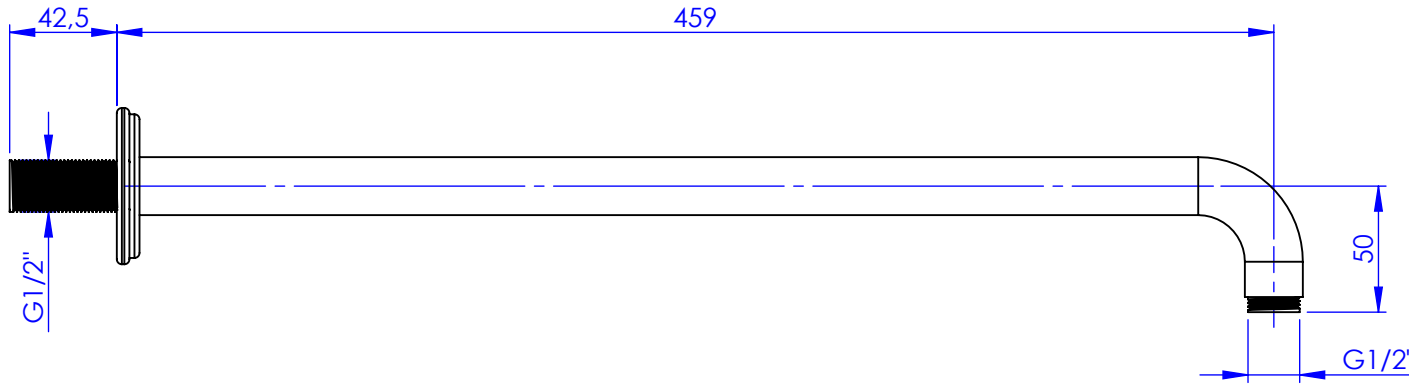

Collection : Sovereign

Bras de douche mural 450mm, 90°.

Wall mounted shower arm 450mm length, 90°.

Ref : S181-2W450

ϕ de perçage recommandé.
 ϕ recommended drilling.

serdaneli
PARIS

17/02/2022-1