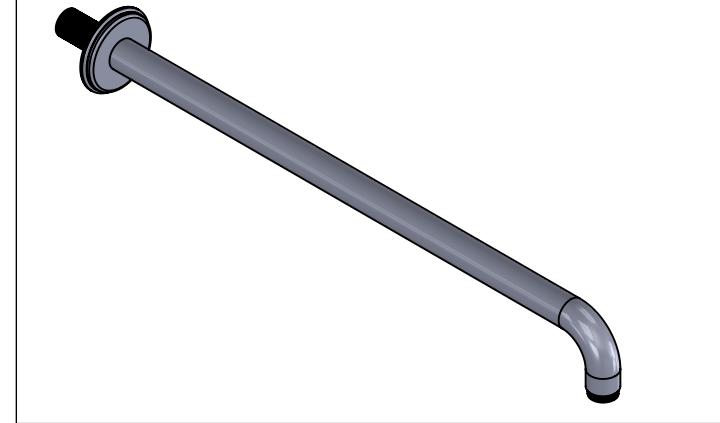

Collection : Sovereign

Bras de douche mural 450mm, 90°.

Wall mounted shower arm 450mm length, 90°.

Ref : S181-2W450

ϕ de perçage recommandé.
 ϕ recommended drilling.

serdaneli
PARIS

17/02/2022-1