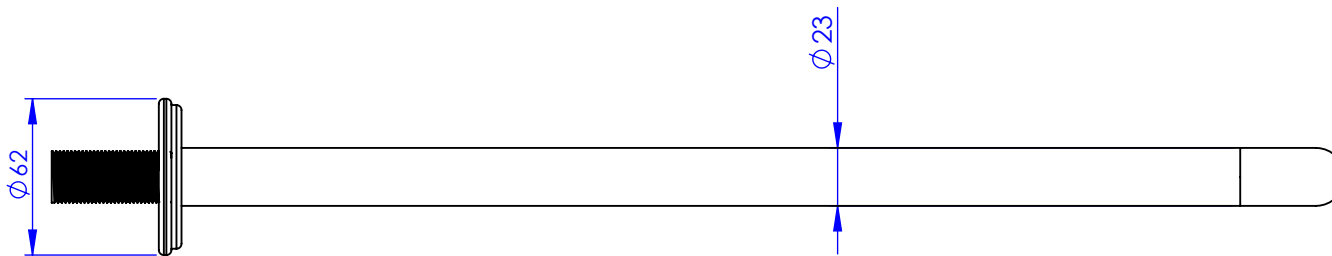

Collection : Sovereign

Bras de douche mural 450mm, 90°.

Wall mounted shower arm 450mm length, 90°.

Ref : S181-2W450

ϕ de perçage recommandé.
 ϕ recommended drilling.

serdaneli
PARIS

17/02/2022-1