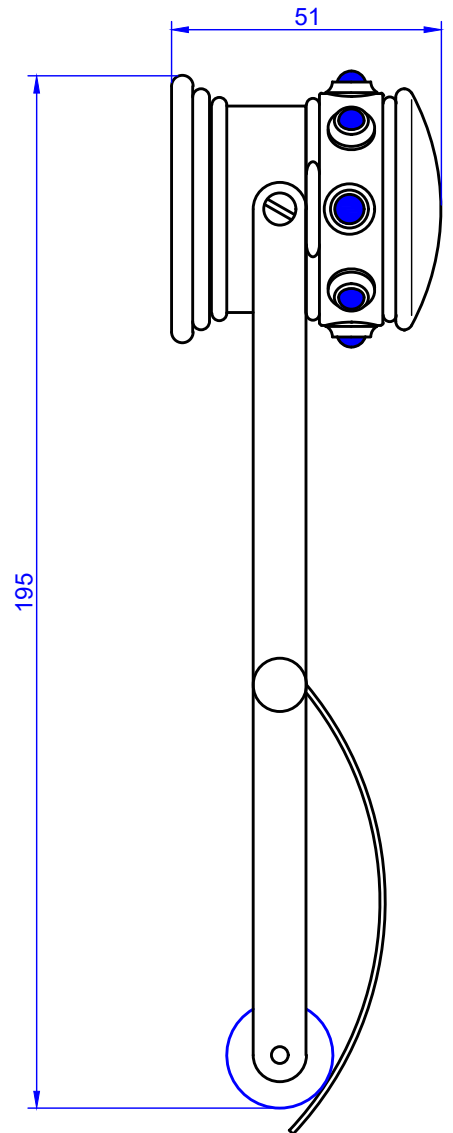

Collection: "Royal".

Porte rouleau avec couvercle, mural..

Wall mounted toilet roll holder with cover.

Ref: S169-503 Noir Portoro - *Black Portoro.*

References**

Ref: S170-503 Bianco carrara - *White Carrara.*

Ref: S171-503 Sodalite bleue - *blue Sodalite.*

Ref: S172-503 Aventurine verte - *Green Aventurine.*

Ref: S173-503 Jaspe rouge - *Red jasper.*

Ref: S174-503 Onyx rose - *Pink Onyx.*

Ref: S175-503 Gris Bardiglio - *Grey Bardiglio.*