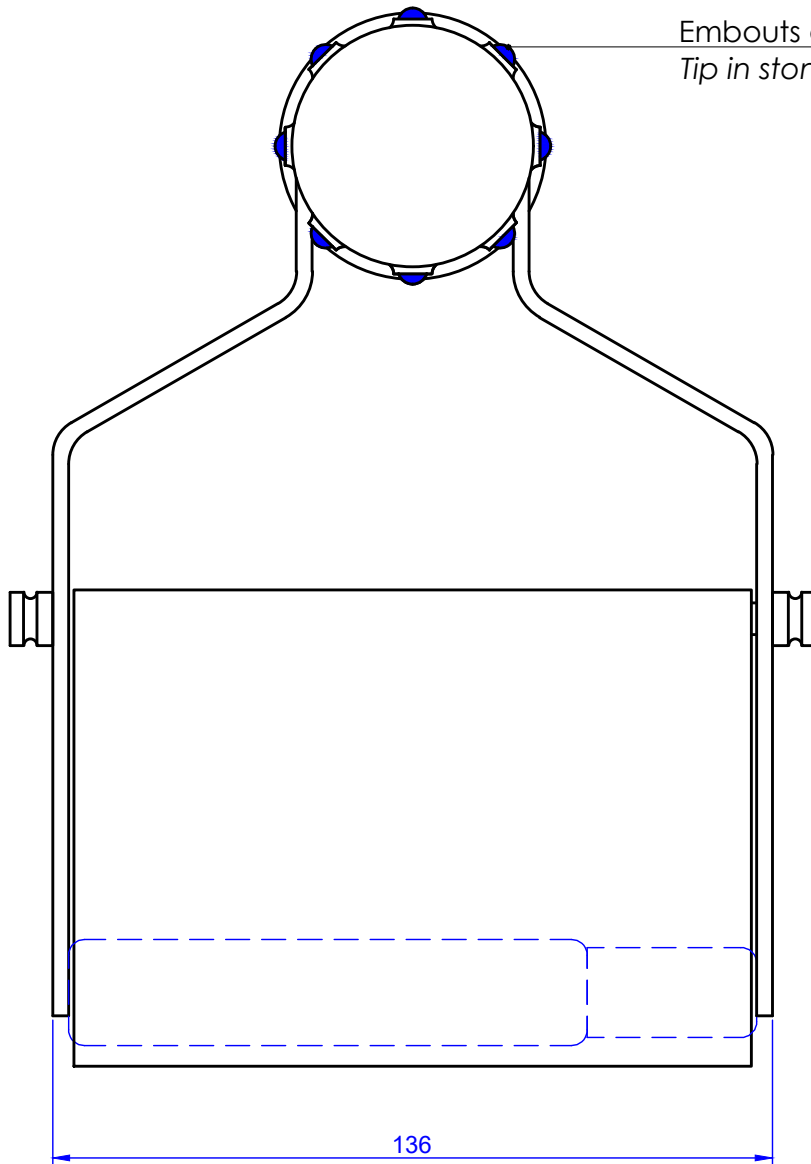

Collection: "Royal".

Porte rouleau avec couvercle, mural..

Wall mounted toilet roll holder with cover.

Ref: S169-503 Noir Portoro - *Black Portoro.*

References**

Ref: S170-503 Bianco carrara - *White Carrara.*

Ref: S171-503 Sodalite bleue - *blue Sodalite.*

Ref: S172-503 Aventurine verte - *Green Aventurine.*

Ref: S173-503 Jaspe rouge - *Red jasper.*

Ref: S174-503 Onyx rose - *Pink Onyx.*

Ref: S175-503 Gris Bardiglio - *Grey Bardiglio.*

serdaneli
PARIS