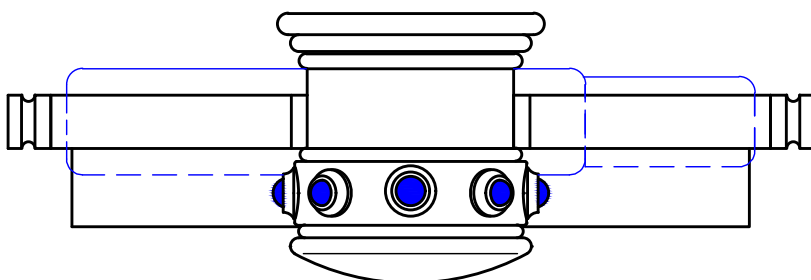

Collection: "Royal".

Porte rouleau avec couvercle, mural..

Wall mounted toilet roll holder with cover.

Ref: S169-503 Noir Portoro - *Black Portoro.*

References**

Ref: S170-503 Bianco carrara - *White Carrara.*

Ref: S171-503 Sodalite bleue - *blue Sodalite.*

Ref: S172-503 Aventurine verte - *Green Aventurine.*

Ref: S173-503 Jaspe rouge - *Red jasper.*

Ref: S174-503 Onyx rose - *Pink Onyx.*

Ref: S175-503 Gris Bardiglio - *Grey Bardiglio.*