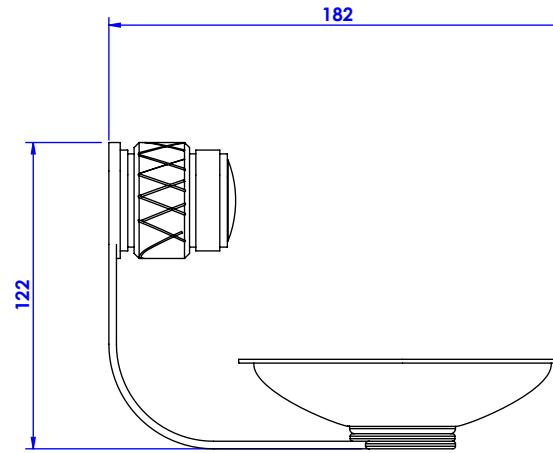

Collections : Quadrille Prestige & Quadrille Prestige à Manettes

Porte-savon métal, mural.

Wall mounted brass soap dish.

Ref : S150-514

Ref : S151-514

serdaneli
PARIS

16/09/2020-1