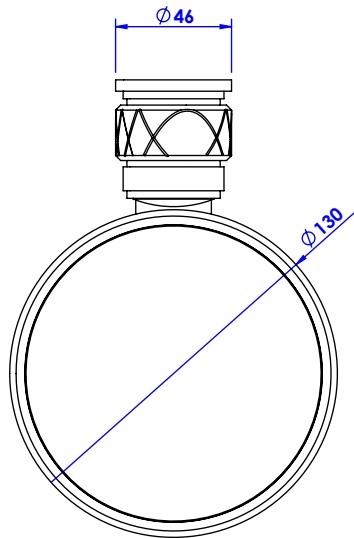

Collections : Quadrille Prestige & Quadrille Prestige à Manettes

Porte-savon métal, mural.

Wall mounted brass soap dish.

Ref : S150-514

Ref : S151-514

serdaneli
PARIS

16/09/2020-1