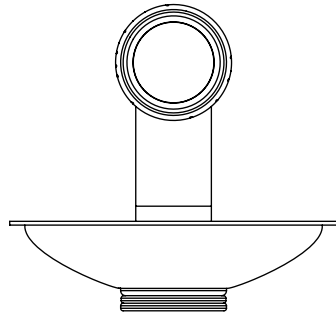

Collections : Quadrille Prestige & Quadrille Prestige à Manettes

Porte-savon métal, mural.

Wall mounted brass soap dish.

Ref : S150-514

Ref : S151-514

serdaneli
PARIS

16/09/2020-1