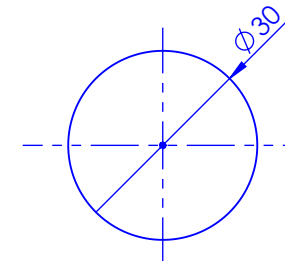

Informations :

Raccordement par flexibles inox tressés (lg 300mm). / Connected by stainless steel hoses (lg 11,80 inch)
Vidage fourni (voir fiches techniques.) / Waste included (see technicals drawings.)