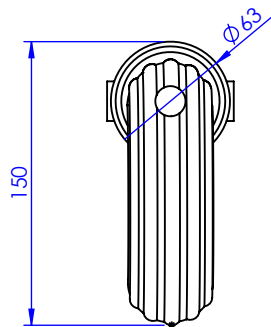

Collections : Sovereign, Trianon, Anfa, Quadrille Prestige, Royal, Chenonceau, Rambouillet, Valençay, Villandry

**Bec de lavabo sur gorge, avec flexible et vidage.
Basin spout, rim mounted with flexible hose.**