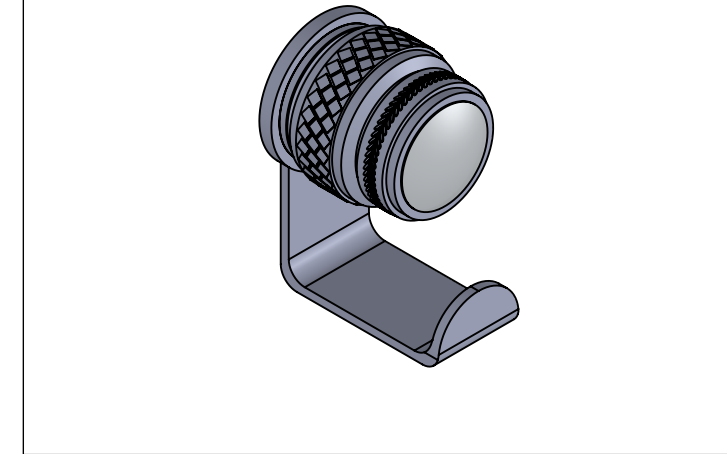

Collection : Quadrille Prestige

Porte-peignoir, mural.

Wall mounted robe hook.

Ref : S150-502

serdaneli
PARIS

20/10/2022 -1