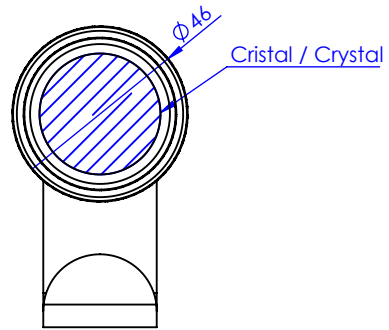

Collection : Quadrille Prestige

Porte-peignoir, mural.

Wall mounted robe hook.

Ref : S150-502

serdaneli
PARIS

20/10/2022 -1