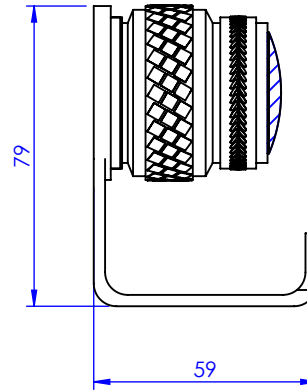

Collection : Quadrille Prestige

Porte-peignoir, mural.

Wall mounted robe hook.

Ref : S150-502

serdaneli
PARIS

20/10/2022 -1