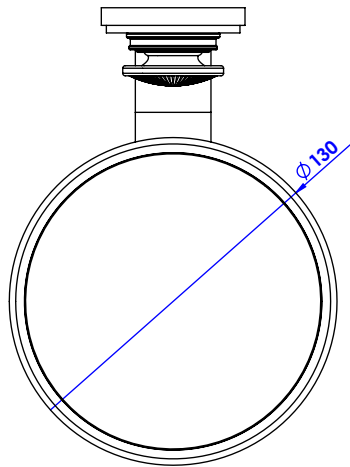

Collection : Palace

Porte savon métal rond, mural. - Wall mounted round brass soap dish.

Ref : S149-514

serdaneli
PARIS

19-02-2020-1