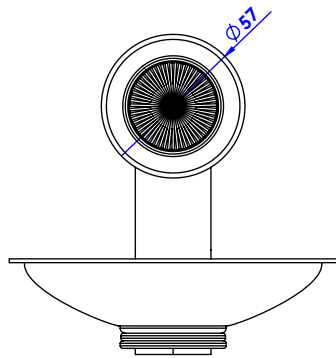

Collection : Palace

Porte savon métal rond, mural. - Wall mounted round brass soap dish.

Ref : S149-514

serdaneli
PARIS

19-02-2020-1