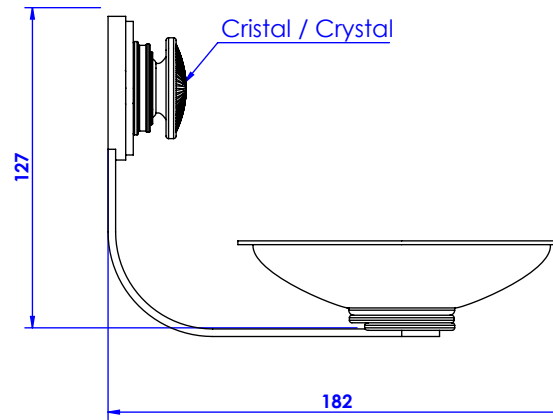

Collection : Palace

Porte savon métal rond, mural. - Wall mounted round brass soap dish.

Ref : S149-514

serdaneli
PARIS

19-02-2020-1