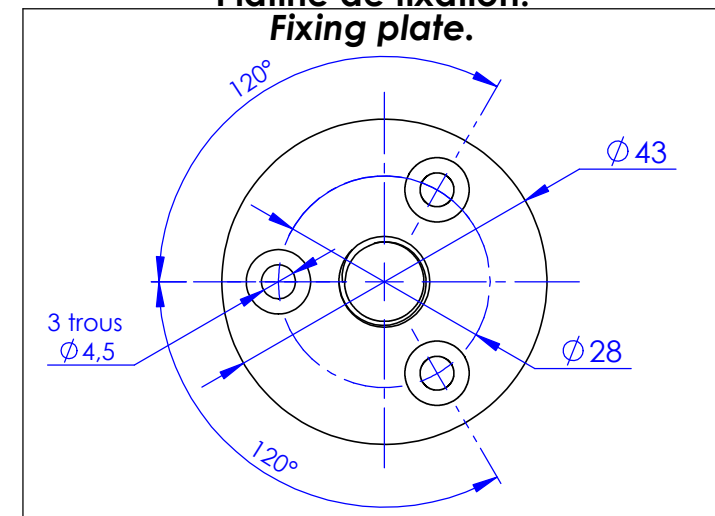

**Platine de fixation.
Fixing plate.**

CRISTAL & BRONZE

PARIS · 1937

06/11/23-1