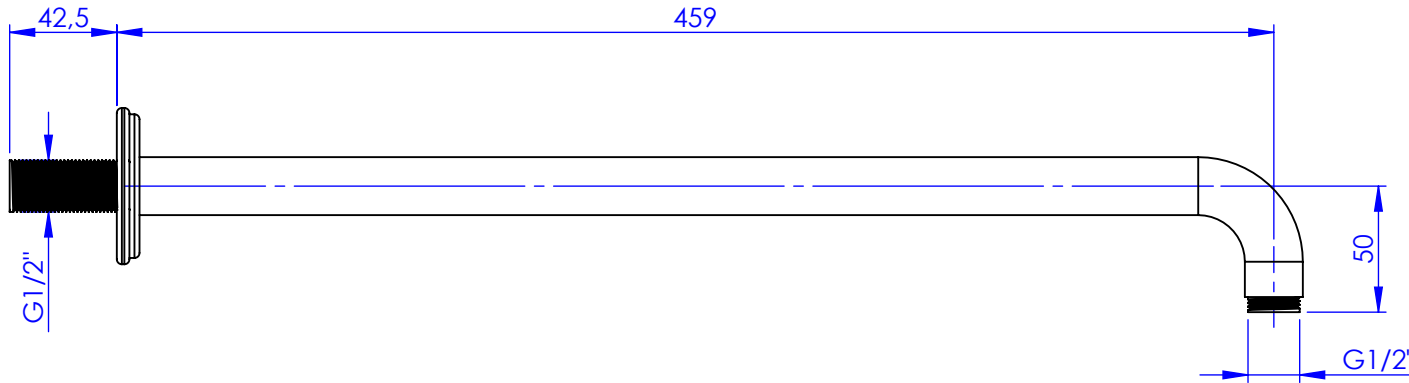

Collection : Zenith & Zenith Pierre

Bras de douche mural 450mm, 90°.

Wall mounted shower arm 450mm length, 90°.

- Ref : S117-2W450
S118-2W450
S119-2W450
S120-2W450
S121-2W450
S122-2W450
S123-2W450
S124-2W450