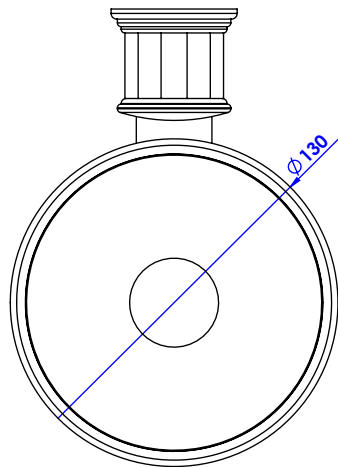

**Collection : Zénith**

**Porte-savon métal, mural. - Wall mounted brass soap dish.**

Ref : S117-514

serdaneli  
PARIS

11/09/2020-1