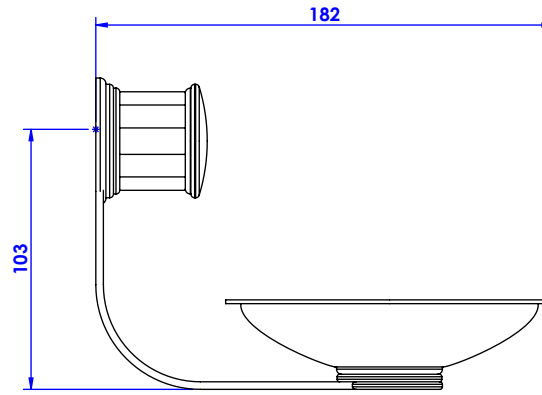

**Collection : Zénith**

**Porte-savon métal, mural. - Wall mounted brass soap dish.**

Ref : S117-514

serdaneli  
PARIS

11/09/2020-1