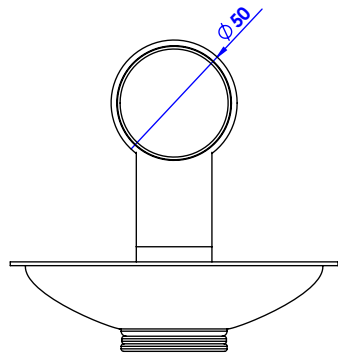

**Collection : Zénith**

**Porte-savon métal, mural. - Wall mounted brass soap dish.**

Ref : S117-514

serdaneli  
PARIS

11/09/2020-1