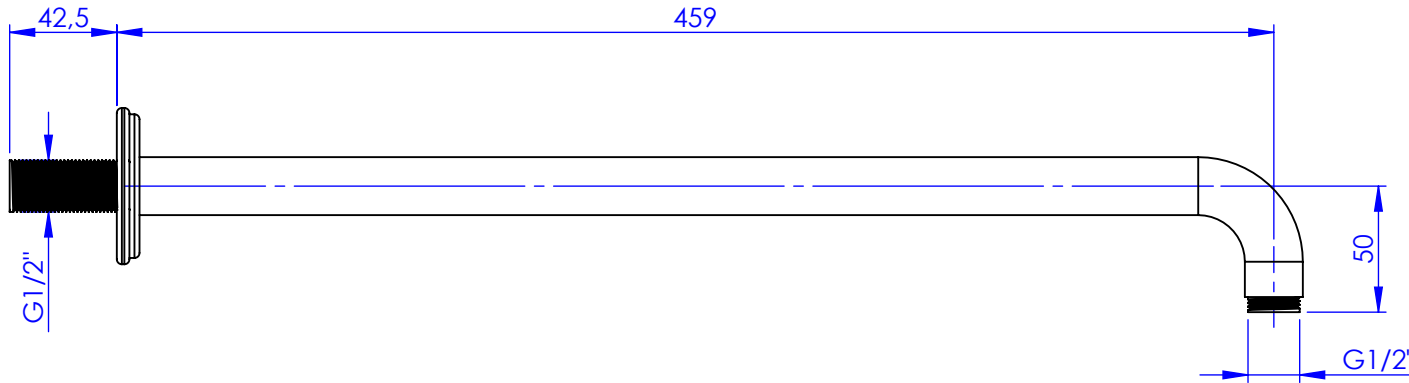

Collection : Zenith & Zenith Pierre

Bras de douche mural 450mm, 90°.

Wall mounted shower arm 450mm length, 90°.

- Ref : S117-2W450
S118-2W450
S119-2W450
S120-2W450
S121-2W450
S122-2W450
S123-2W450
S124-2W450

ϕ de perçage recommandé.
 ϕ recommended drilling.

serdaneli
PARIS

17/02/2022-1