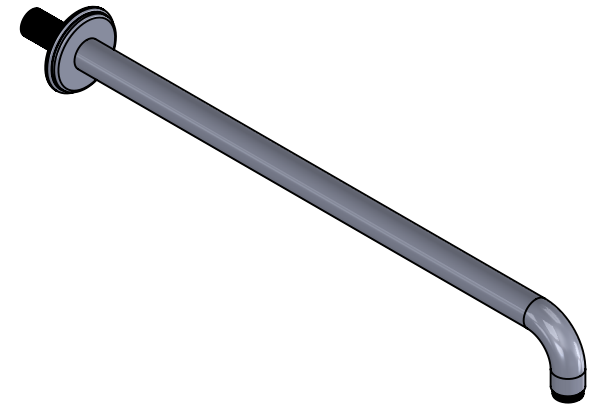

Collection : Zenith & Zenith Pierre

Bras de douche mural 450mm, 90°.

Wall mounted shower arm 450mm length, 90°.

- Ref : S117-2W450
S118-2W450
S119-2W450
S120-2W450
S121-2W450
S122-2W450
S123-2W450
S124-2W450