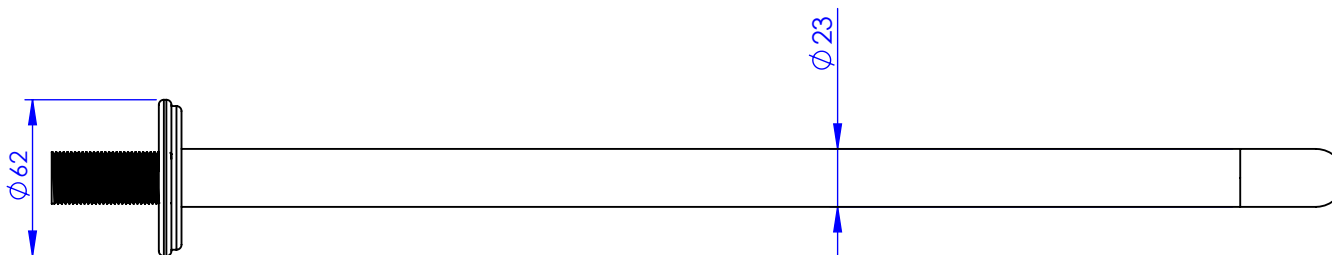

Collection : Zenith & Zenith Pierre

Bras de douche mural 450mm, 90°.

Wall mounted shower arm 450mm length, 90°.

- Ref : S117-2W450
S118-2W450
S119-2W450
S120-2W450
S121-2W450
S122-2W450
S123-2W450
S124-2W450