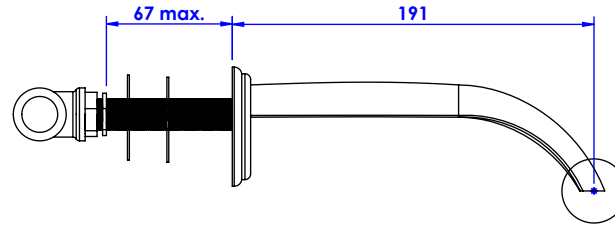

Collection : Zénith

Bec de lavabo mural. L. 200mm.

Wall mounted basin spout. L. 200mm.

Ref : S117-1WS1

*ø de perçage recommandés.
ø recommended drilling.*

serdaneli
PARIS

18/02/2021-1