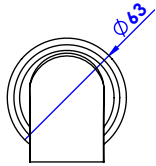

Collection : Zénith

Bec de lavabo mural. L. 200mm.

Wall mounted basin spout. L. 200mm.

Ref : S117-1WS1

*ø de perçage recommandés.
ø recommended drilling.*

serdaneli
PARIS

18/02/2021-1