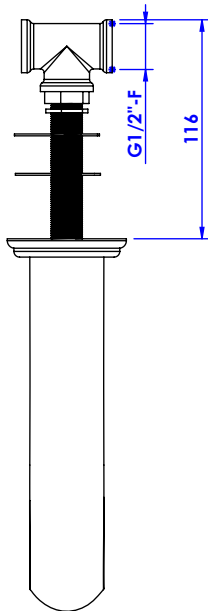

Collection : Zénith

Bec de lavabo mural. L. 200mm.

Wall mounted basin spout. L. 200mm.

Ref : S117-1WS1

*ø de perçage recommandés.
ø recommended drilling.*

serdaneli
PARIS

18/02/2021-1