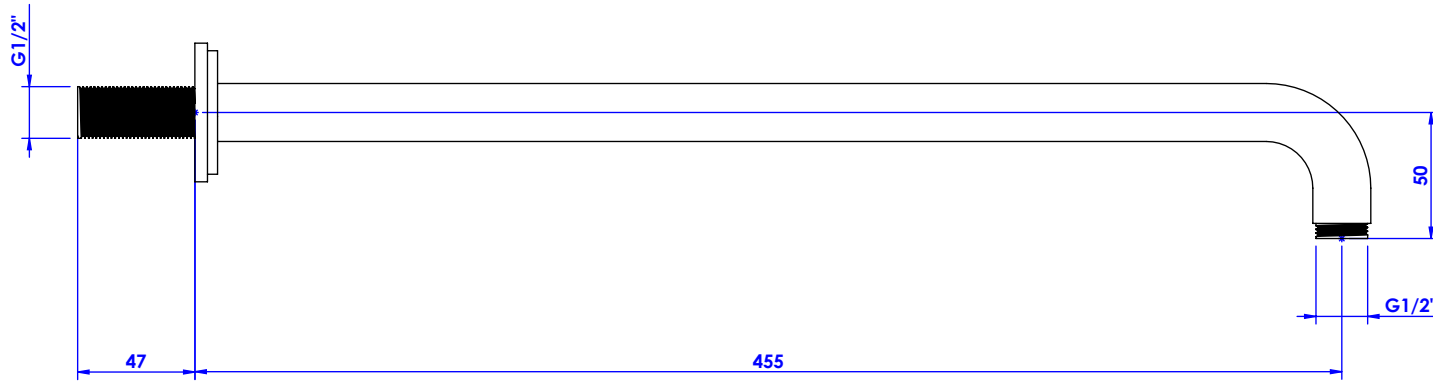

## Collections : Trianon

Bras de douche mural 450mm, 45°

Wall mounted shower arm 450mm length, 45°

Ref :