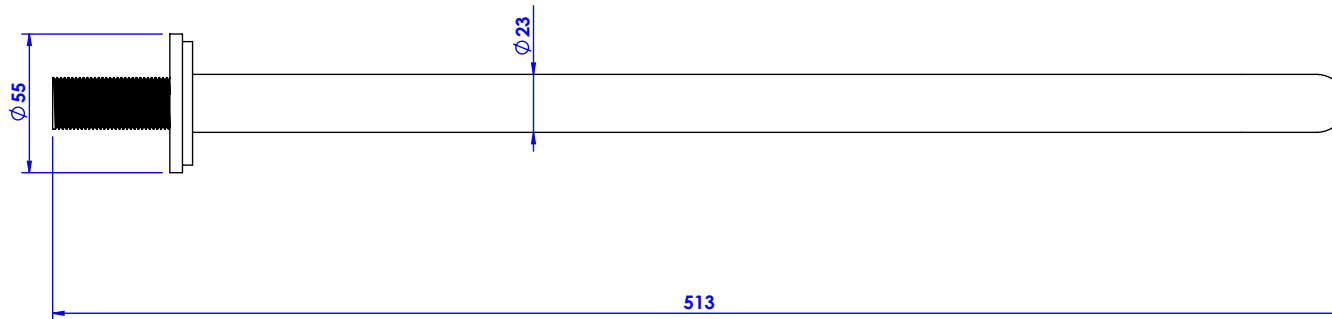

Collections : Trianon

Bras de douche mural 450mm, 45°

Wall mounted shower arm 450mm length, 45°

Ref :

Trianon

S91-2W450

Trianon Pierre

S92-2W450 Noir Portoro / Black Portoro