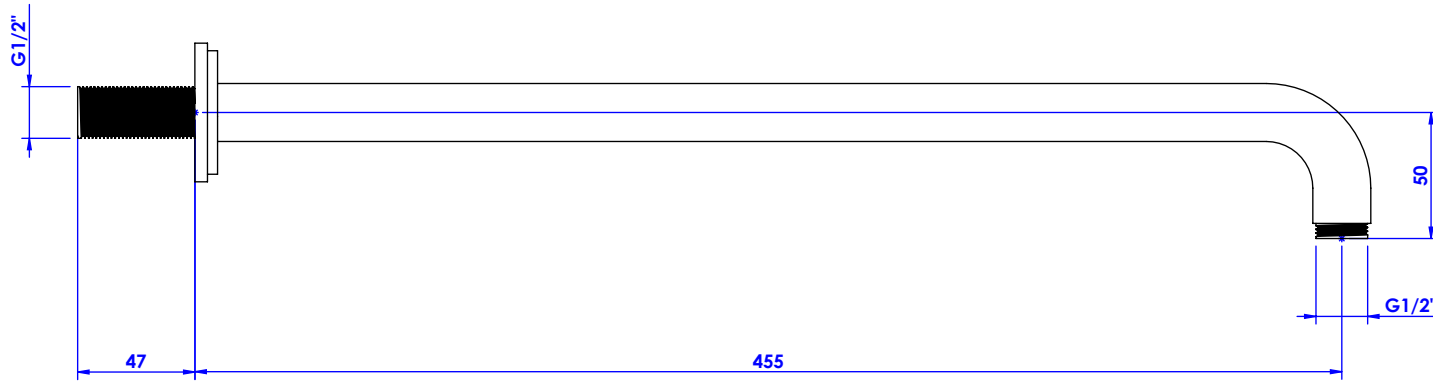

Collections : Trianon

Bras de douche mural 450mm, 45°

Wall mounted shower arm 450mm length, 45°

Ref :

Trianon

S91-2W450

Trianon Pierre

S92-2W450 Noir Portoro / Black Portoro