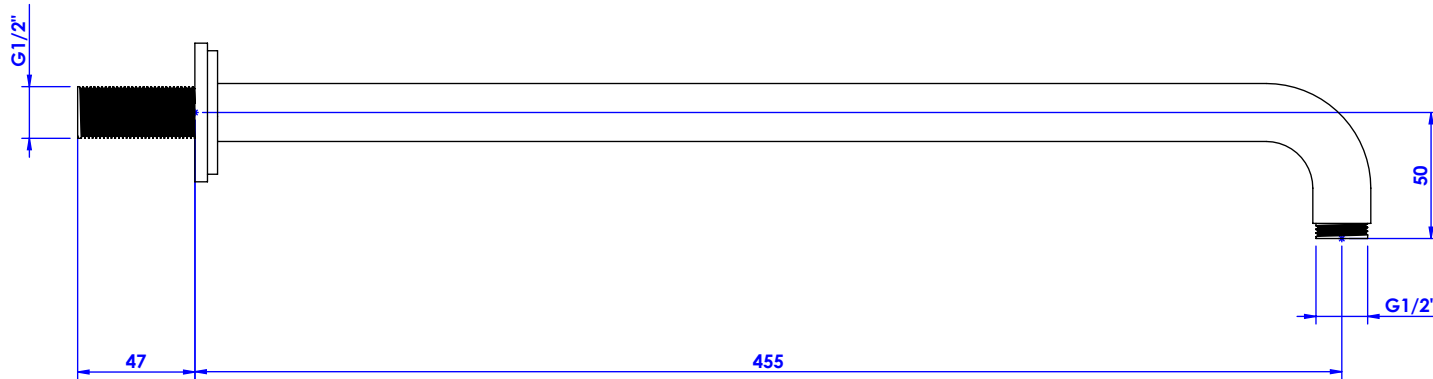

Collections : Trianon

Bras de douche mural 450mm, 45°

Wall mounted shower arm 450mm length, 45°

Ref :

Trianon

S91-2W450

Trianon Pierre

S92-2W450 Noir Portoro / Black Portoro