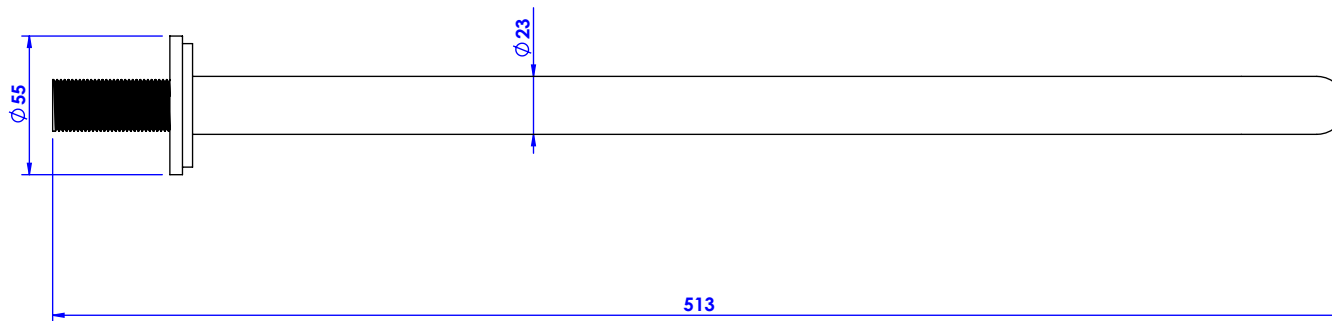

Collections : Trianon

Bras de douche mural 450mm, 45°

Wall mounted shower arm 450mm length, 45°

Ref :

Trianon

S91-2W450

Trianon Pierre

S92-2W450 Noir Portoro / Black Portoro