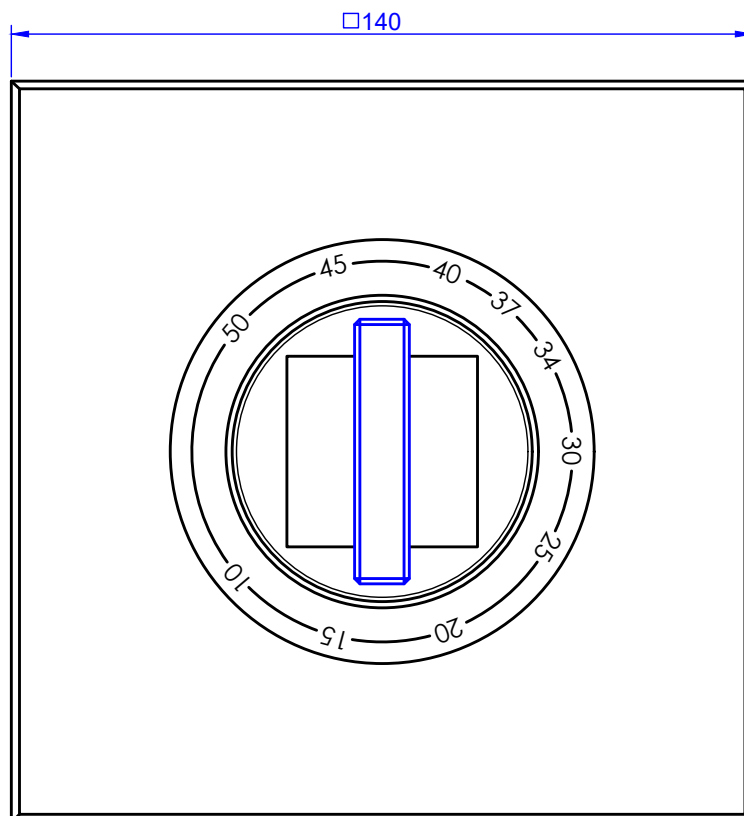

Collection "Sky" pierre/ Stone.

Plaque ronde 140x140mm* et bouton pour centrales thermostatiques Ref. T0 & T1.

Round trim set 140x140mm* for thermostatic mixers ref. T0 & T1.

Ref: S05-2S1 Noir Portoro - Black Portoro.

Ref: S06-2S1 Bianco carrara - White Carrara.

Ref: S07-2S1 Sodalite bleue - blue Sodalite.

Ref: S08-2S1 Aventurine verte - Green Aventurine.

Ref: S09-2S1 Jaspe rouge - Red jasper.

Ref: S10-2S1 Onyx rose - Pink Onyx.

Ref: S11-2S1 Gris Bardiglio - Grey Bardiglio.

* Pour les mitigeurs Taille 4 et 5 mureaux prévoir une plaque Ø185mm et Ø250mm.

* For the wall thermostatic mixer size 4 and 5 to envisage a plate Ø185mm and Ø250mm.