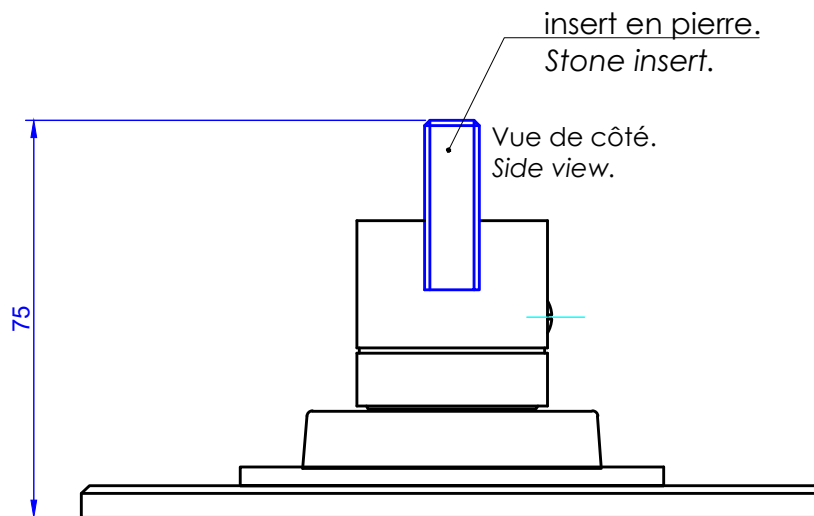

Collection "Sky" pierre/ Stone.

Plaque ronde 140x140mm* et bouton pour centrales thermostatiques Ref. T0 & T1.

Round trim set 140x140mm* for thermostatic mixers ref. T0 & T1.

Ref: S05-2S1 Noir Portoro - Black Portoro.

Ref: S06-2S1 Bianco carrara - White Carrara.

Ref: S07-2S1 Sodalite bleue - blue Sodalite.

Ref: S08-2S1 Aventurine verte - Green Aventurine.

Ref: S09-2S1 Jaspe rouge - Red jasper.

Ref: S10-2S1 Onyx rose - Pink Onyx.

Ref: S11-2S1 Gris Bardiglio - Grey Bardiglio.

* Pour les mitigeurs Taille 4 et 5 mureaux prévoir une plaque Ø185mm et Ø250mm.

* For the wall thermostatic mixer size 4 and 5 to envisage a plate Ø185mm and Ø250mm.