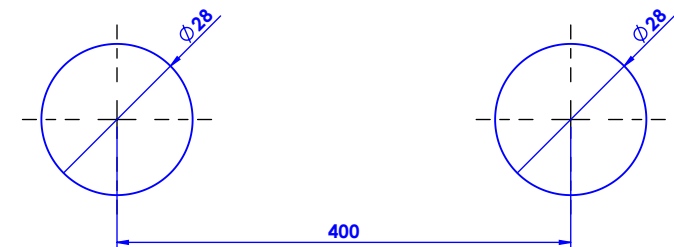

ø de perçage et entraxe recommandés.
ø recommended drilling and centre distances.