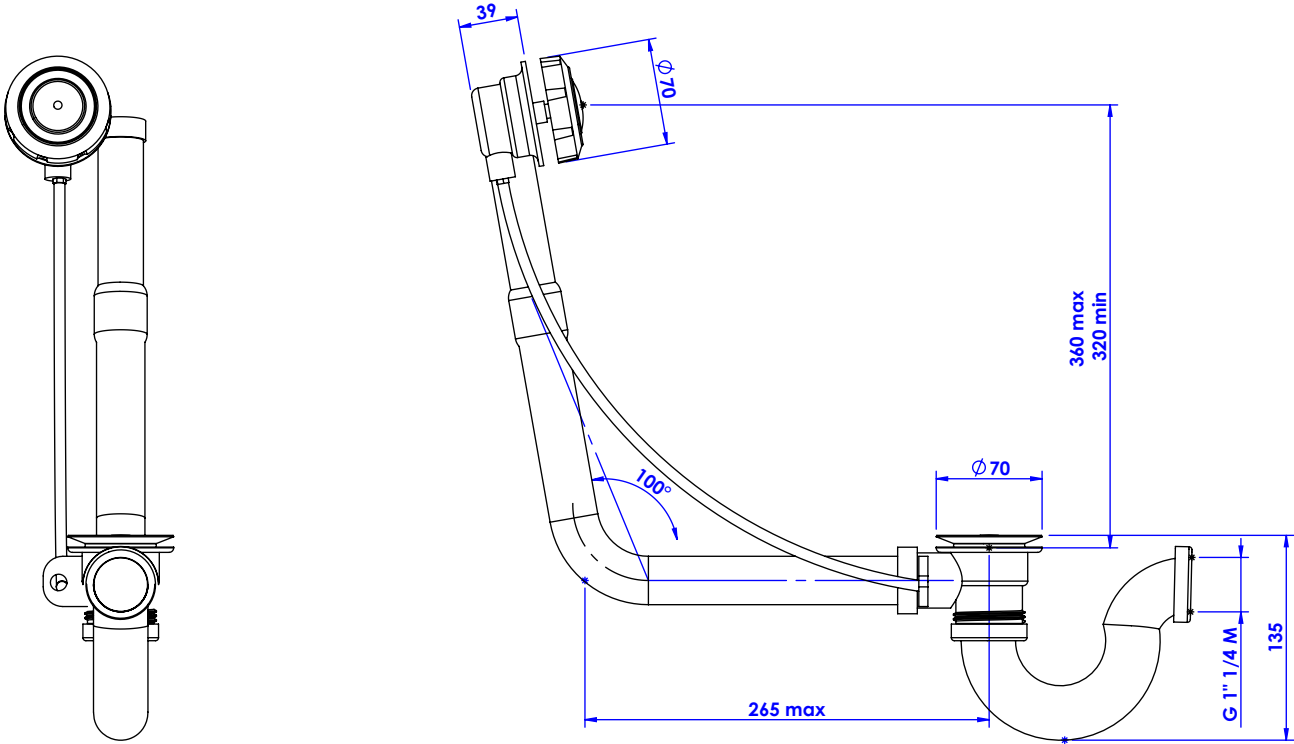

Vidage automatique de baignoire, dimensions standard.
Complete bathtub drain, regular dimensions.

Ref : C00-305
Ref : S00-305

CRISTAL & BRONZE
PARIS · 1937

serdaneli
PARIS

26/11/2020-1