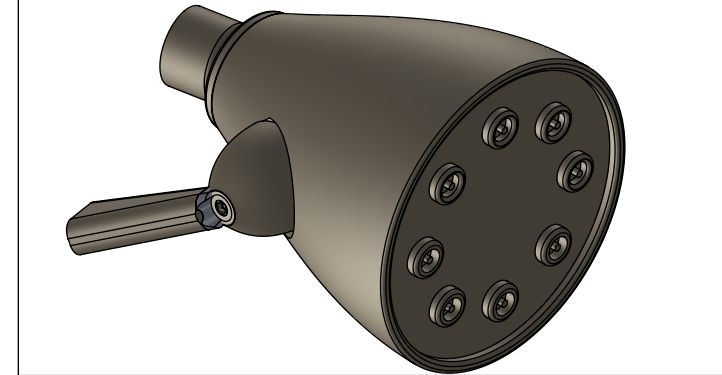

Pomme de douche murale "Speakman" orientable
"Speakman" wall headshower with ball joint

Ref :S00-2417

Ref :C00-2417

Débit / Flow rate : ...l/min (sous 3 bars).
Pression maxi / max pressure : 5 bars.

CRISTAL & BRONZE
PARIS · 1937