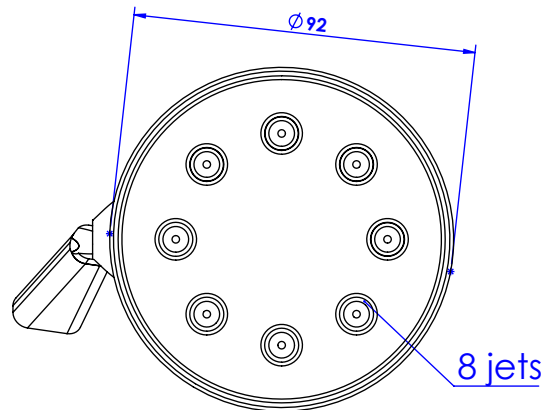

Pomme de douche murale "Speakman" orientable
"Speakman" wall headshower with ball joint

Ref :S00-2417

Ref :C00-2417

Débit / Flow rate : ...l/min (sous 3 bars).
Pression maxi / max pressure : 5 bars.

CRISTAL & BRONZE
PARIS · 1937