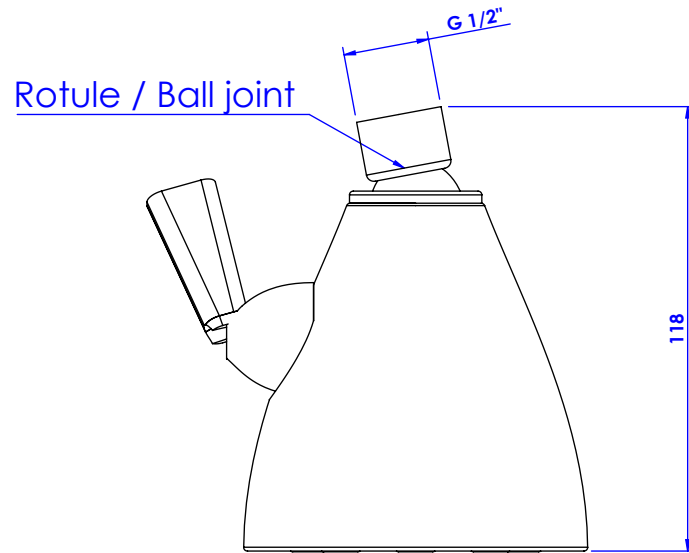

Pomme de douche murale "Speakman" orientable
"Speakman" wall headshower with ball joint

Ref :S00-2417

Ref :C00-2417

Débit / Flow rate : ...l/min (sous 3 bars).
Pression maxi / max pressure : 5 bars.

CRISTAL & BRONZE
PARIS · 1937