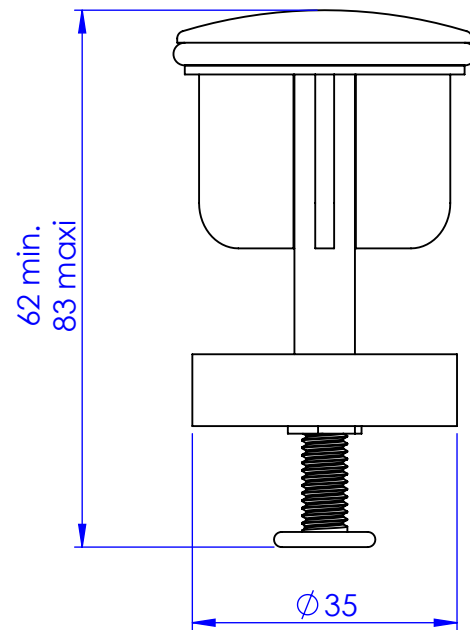

Clapet de vidage lavabo / Plug for basin waste

Ref : S00-108

Cristal&Bronze
Paris 1937

Serdaneli
Paris 1975