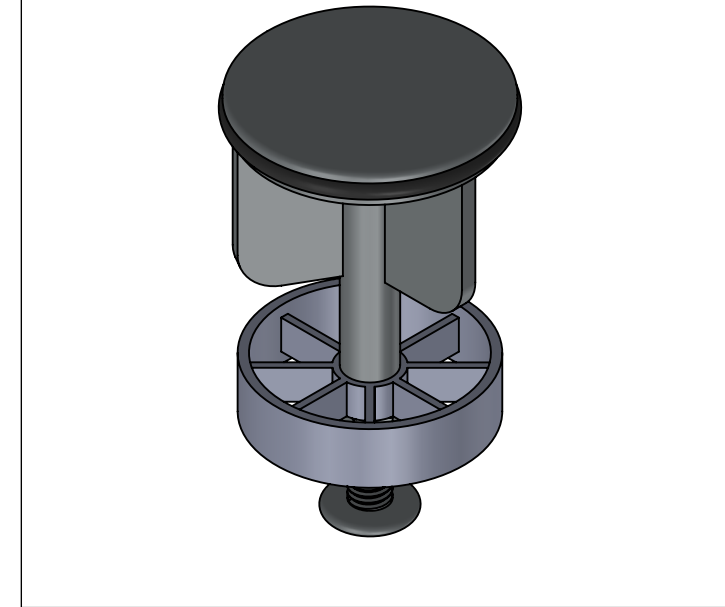

Clapet de vidage lavabo / Plug for basin waste

Ref : S00-108

Cristal&Bronze
Paris 1937

Serdaneli
Paris 1975