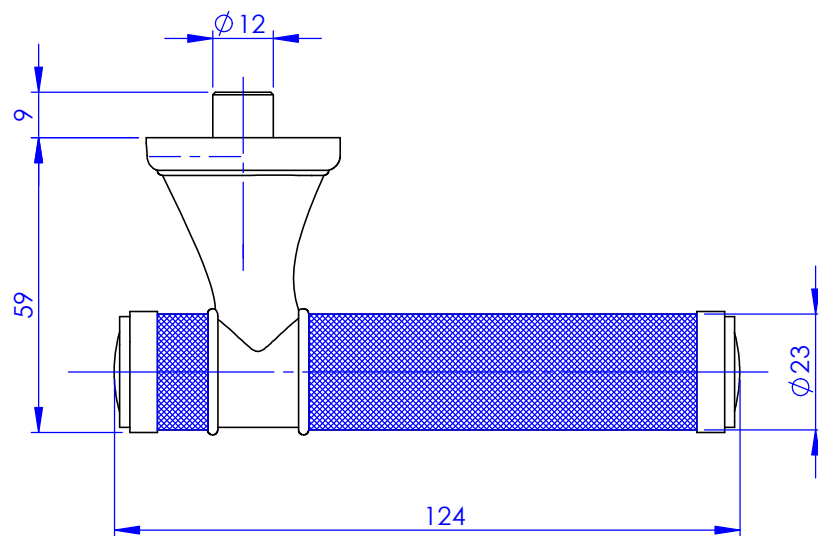

Collection : Winston guilloché

Poignée de porte droite - gauche. / Right - left door handle.

Information (s):

carré de 7mm / Spindle 7mm

Ref : H330-9DH1 *Diamondhead*

Ref : H331-9DH1 *Wave*

Gravure "Diamondhead"
"Diamondhead" engraving.

Gravure "Wave".
"Wave" engraving.

Serdaneli

Paris 1975

05/02/2024-1