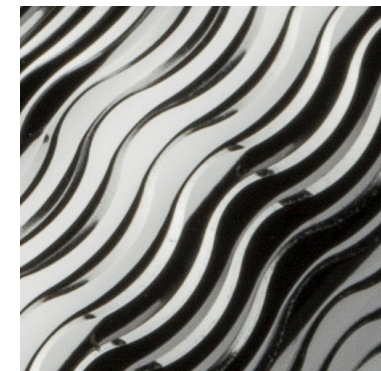

Collection : Winston guilloché

Poignée de porte droite - gauche. / Right - left door handle.

Information (s):

carré de 7mm / Spindle 7mm

Ref : H330-9DH1 *Diamondhead*

Ref : H331-9DH1 *Wave*

Gravure "Diamondhead"
"Diamondhead" engraving.

Gravure "Wave".
"Wave" engraving.

Serdaneli

Paris 1975

05/02/2024-1