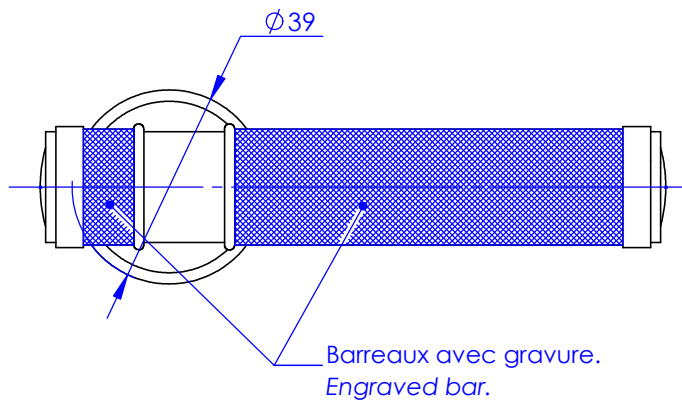

Collection : Winston guilloché

Poignée de porte droite - gauche. / Right - left door handle.

Information (s):

carré de 7mm / Spindle 7mm

Ref : H330-9DH1 *Diamondhead*

Ref : H331-9DH1 *Wave*

Gravure "Diamondhead"
"Diamondhead" engraving.

Gravure "Wave".
"Wave" engraving.

Serdaneli

Paris 1975

05/02/2024-1