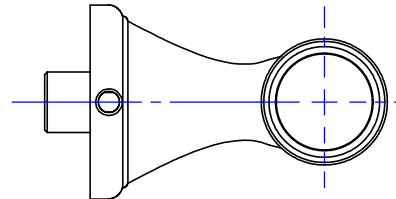

Collection : Winston guilloché

Poignée de porte droite - gauche. / Right - left door handle.

Information (s):

carré de 7mm / Spindle 7mm

Ref : H330-9DH1 *Diamondhead*

Ref : H331-9DH1 *Wave*

Gravure "Diamondhead"
"Diamondhead" engraving.