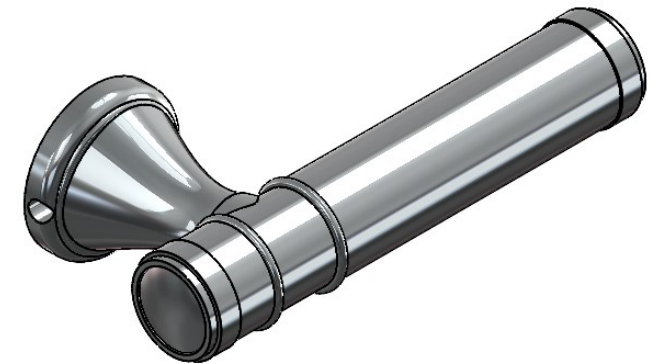

Collection : Winston guilloché

Poignée de porte droite - gauche. / Right - left door handle.

Information (s):

carré de 7mm / Spindle 7mm

Ref : H330-9DH1 *Diamondhead*

Ref : H331-9DH1 *Wave*

Gravure "Diamondhead"
"Diamondhead" engraving.