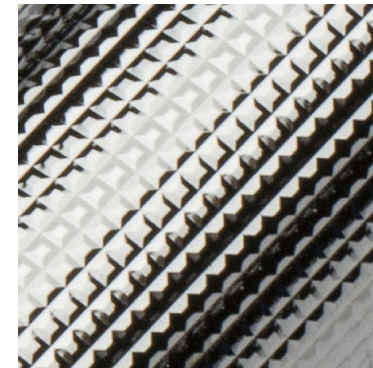

Collection : Square Guilloché

Bouton de tirage 36x36 mm. / Pull knob 36x36 mm.

Pastille avec gravure.
Insert with engraving.

Vis de fixation - Fixing screw.

Ref : H084-9KNS36 *Diamondhead*
Ref : H085-9KNS36 *Wave*

Gravure "Diamondhead"
"Diamondhead" engraving.

Gravure "Wave".
"Wave" engraving.

Serdanelli

Paris 1975

28/02/2024 -1