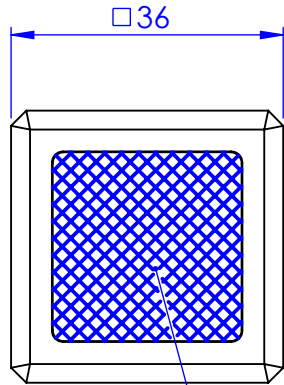

Collection : Square Guilloché

Bouton de tirage 36x36 mm. / Pull knob 36x36 mm.

Pastille avec gravure.
Insert with engraving.

Vis de fixation - Fixing screw.

Ref : H084-9KNS36 *Diamondhead*
Ref : H085-9KNS36 *Wave*

Gravure "Diamondhead"
"Diamondhead" engraving.

Gravure "Wave".
"Wave" engraving.

Serdanelli

Paris 1975

28/02/2024 -1