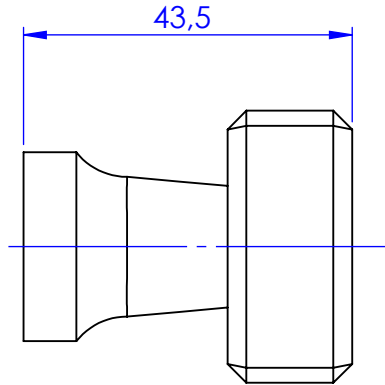

Collection : Square Guilloché

Bouton de tirage 36x36 mm. / Pull knob 36x36 mm.

Pastille avec gravure.
Insert with engraving.

Vis de fixation - Fixing screw.

Ref : H084-9KNS36 *Diamondhead*
Ref : H085-9KNS36 *Wave*

Gravure "Diamondhead"
"Diamondhead" engraving.

Gravure "Wave".
"Wave" engraving.

Serdanelli

Paris 1975

28/02/2024 -1