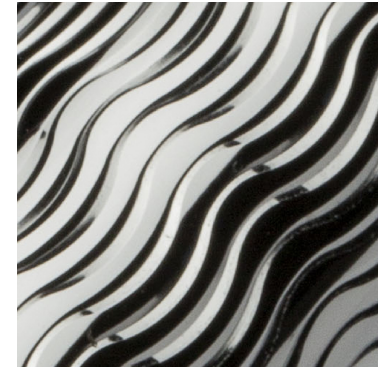

Collection : Square Guilloché

Bouton de tirage 36x36 mm. / Pull knob 36x36 mm.

Pastille avec gravure.
Insert with engraving.

Vis de fixation - Fixing screw.

Ref : H084-9KNS36 *Diamondhead*
Ref : H085-9KNS36 *Wave*

Gravure "Diamondhead"
"Diamondhead" engraving.

Gravure "Wave".
"Wave" engraving.

Serdanelli

Paris 1975

28/02/2024 -1