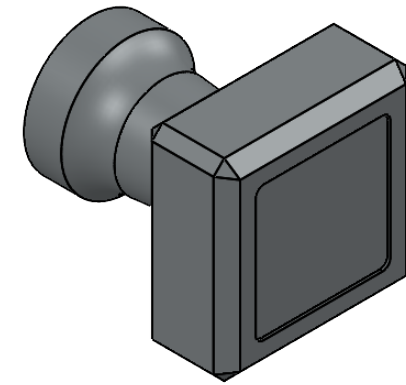

Collection : Square Guilloché

Bouton de tirage 36x36 mm. / Pull knob 36x36 mm.

Pastille avec gravure.
Insert with engraving.

Vis de fixation - Fixing screw.

Ref : H084-9KNS36 *Diamondhead*
Ref : H085-9KNS36 *Wave*

Gravure "Diamondhead"
"Diamondhead" engraving.

Gravure "Wave".
"Wave" engraving.

Serdanelli

Paris 1975

28/02/2024 -1