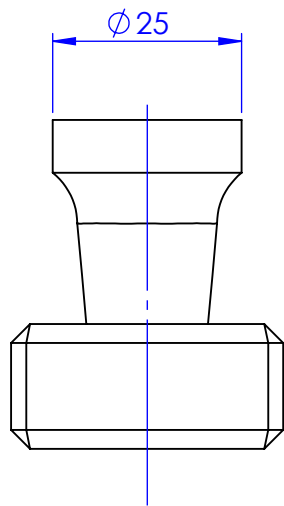

Collection : Square Guilloché

Bouton de tirage 36x36 mm. / Pull knob 36x36 mm.

Pastille avec gravure.
Insert with engraving.

Vis de fixation - Fixing screw.

Ref : H084-9KNS36 *Diamondhead*
Ref : H085-9KNS36 *Wave*

Gravure "Diamondhead"
"Diamondhead" engraving.

Gravure "Wave".
"Wave" engraving.

Serdanelli

Paris 1975

28/02/2024 -1