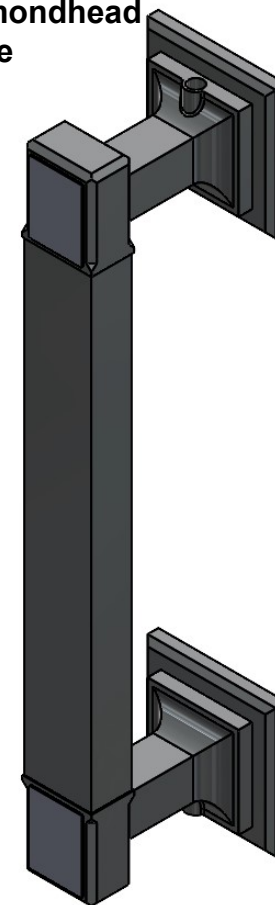

Collection : Square Guilloché
 Bâton de maréchal. / Pull handle.

Ref : H084-9BM1 Diamondhead
 Ref : H085-9BM1 Wave

Gravure "Diamondhead"
 "Diamondhead" engraving.

Gravure "Wave".
 "Wave" engraving.

Platine de fixation - Fixing plate.