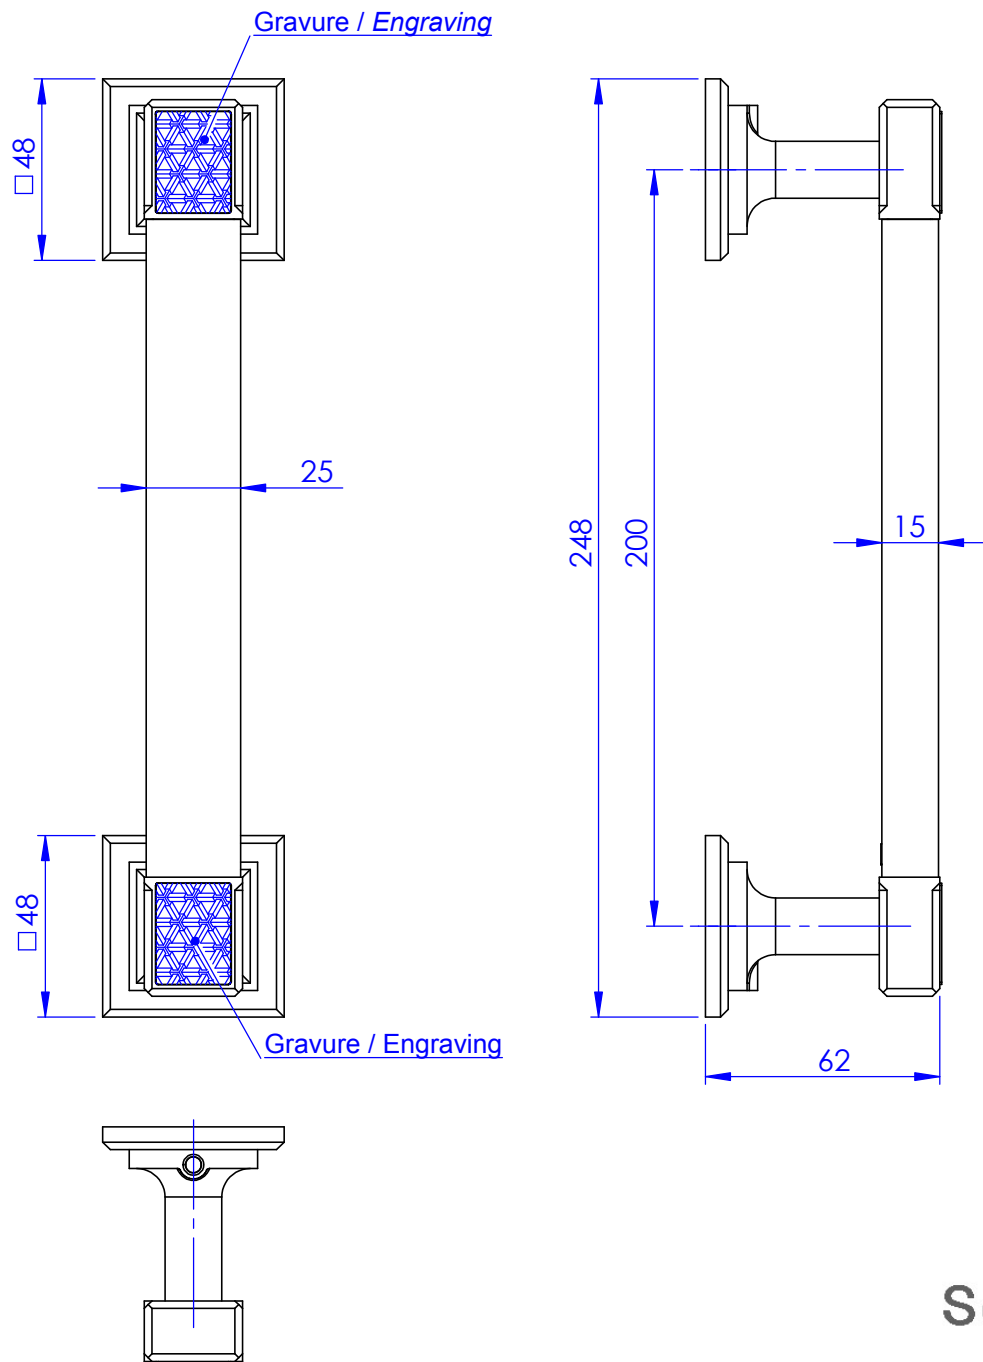

Collection : Square Guilloché
 Bâton de maréchal. / Pull handle.

Ref : H084-9BM1 Diamondhead
 Ref : H085-9BM1 Wave

Gravure "Diamondhead"
 "Diamondhead" engraving.

Gravure "Wave".
 "Wave" engraving.

Platine de fixation - Fixing plate.